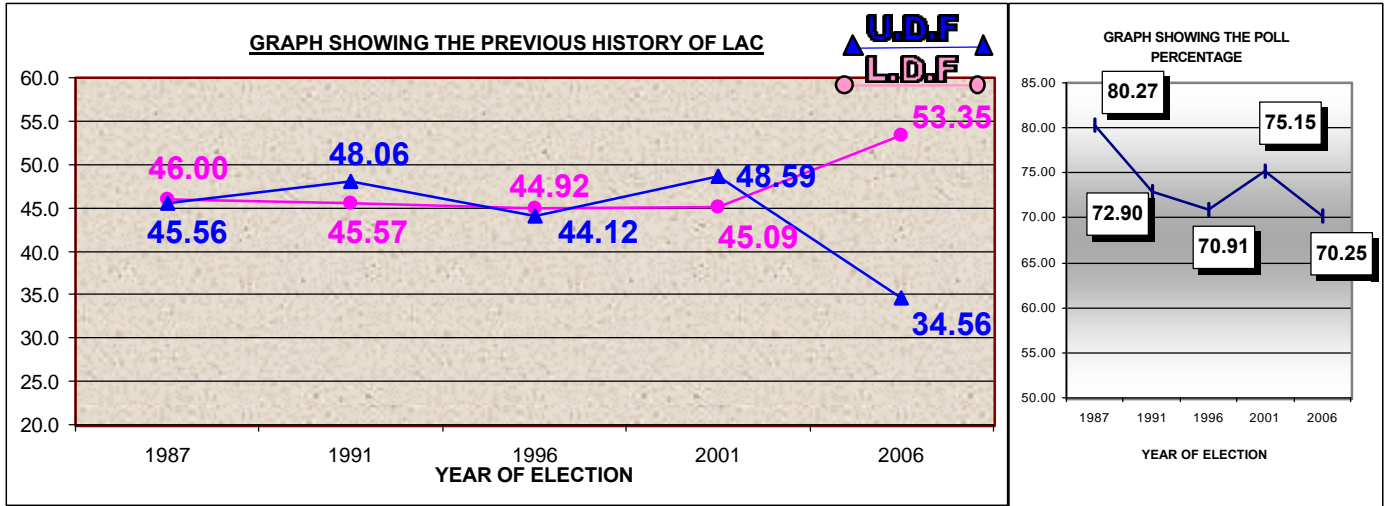

056 - KUNNAMKULAM LAC

PREVIOUS HISTORY OF LAC

Year	Electorate	Votes Polled	% of Poll	LDF Candidate	LDF Votes	LDF %	UDF Candidate	UDF Votes	UDF %	WINNER	Margin
1987	117350	94193	80.27	K P ARAVINDAKSHAN	43327	46.00	V BALARAM	42918	45.56	LDF	409
1991	151547	110478	72.90	K P ARAVINDAKSHAN	50344	45.57	T V CHANDRAMOHAN	53099	48.06	UDF	2755
1996	154719	109718	70.91	N.R.BALAN	49289	44.92	T V CHANDRAMOHAN	48405	44.12	LDF	884
2001	163447	122830	75.15	E USHA TEACHER	55383	45.09	T V CHANDRAMOHAN	59679	48.59	UDF	4296
2006	165142	116014	70.25	BABU M PALISSERY	61865	53.35	V BALARAM	40080	34.56	LDF	21785