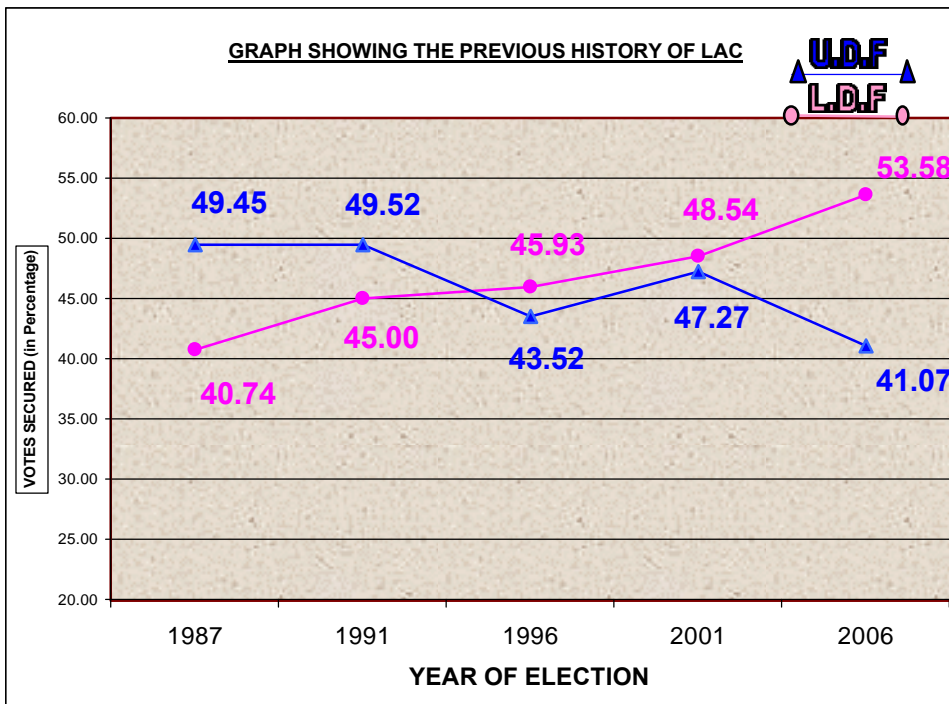

### PREVIOUS HISTORY OF LAC

Year	Electorate	Votes Polled	% of Poll	LDF Candidate	LDF Votes	LDF %	UDF Candidate	UDF Votes	UDF %	WINNER	Margin
1987	115663	89004	76.95	K V PUSHPA	36260	40.74	M A KUTTAPPAN	44011	49.45	UDF	7751
1991	139639	96508	69.11	C KUTTAPPAN	43429	45.00	M P THAMI	47790	49.52	UDF	4361
1996	147586	96366	65.29	K.RADHAKRISHNAN	44260	45.93	T A RADHAKRISHNAN	41937	43.52	LDF	2323
2001	155592	116309	74.75	K.RADHAKRISHNAN	56451	48.54	K A THULASI	54976	47.27	LDF	1475
2006	157690	117023	74.21	K RADHAKRISHNAN	62695	53.58	P.C.MANIKANDAN	48066	41.07	LDF	14629