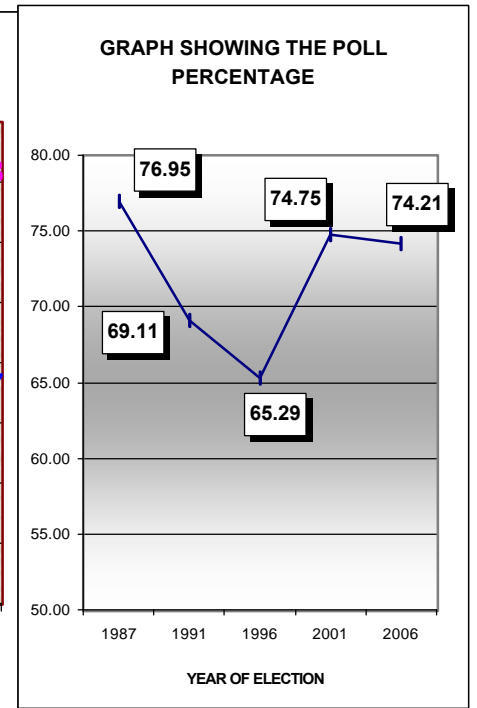

### PREVIOUS HISTORY OF LAC

Year	Electorate	Votes Polled	% of Poll	LDF Candidate	LDF Votes	LDF %	UDF Candidate	UDF Votes	UDF %	WINNER	Margin
1987	115663	89004	76.95	K V PUSHPA	36260	40.74	M A KUTTAPPAN	44011	49.45	UDF	7751
1991	139639	96508	69.11	C KUTTAPPAN	43429	45.00	M P THAMI	47790	49.52	UDF	4361
1996	147586	96366	65.29	K.RADHAKRISHNAN	44260	45.93	T A RADHAKRISHNAN	41937	43.52	LDF	2323
2001	155592	116309	74.75	K.RADHAKRISHNAN	56451	48.54	K A THULASI	54976	47.27	LDF	1475
2006	157690	117023	74.21	K RADHAKRISHNAN	62695	53.58	P.C.MANIKANDAN	48066	41.07	LDF	14629