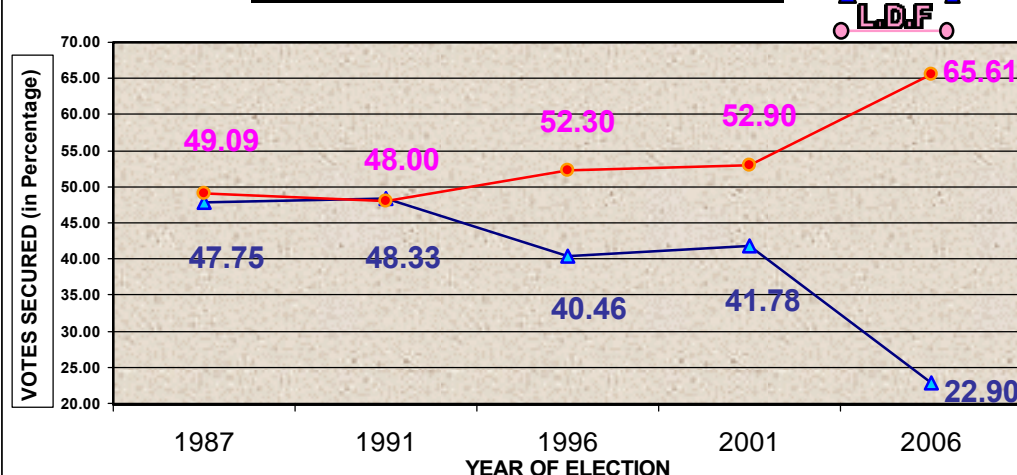

### PREVIOUS HISTORY OF LAC

Year	Electorate	Votes Polled	% of Poll	Name of LDF Camd.	LDF Votes	LDF %	Name of UDF Camd.	UDF Votes	UDF %	WINNER	Margin
1987	116246	90401	77.77	C K RAJENDRAN	44381	49.09	C S RAMACHANDRAN	43170	47.75	LDF	1211
1991	136727	102439	74.92	V SUKUMARAN MASTER	49174	48.00	A V GOPINATHAN	49512	48.33	UDF	338
1996	146976	102802	69.94	C K RAJENDRAN	53763	52.30	CHELLAMA TEACHER	41597	40.46	LDF	12166
2001	154382	112447	72.84	CHENTHAMARAKS HAN V	59485	52.90	CHELLAMA TEACHER	46980	41.78	LDF	12505
2006	157847	111629	70.72	M CHANDRAN	73231	65.61	A RAGHAVAN	25560	22.90	LDF	47671

GRAPH SHOWING THE PREVIOUS HISTORY OF LAC

GRAPH SHOWING THE POLL PERCENTAGE