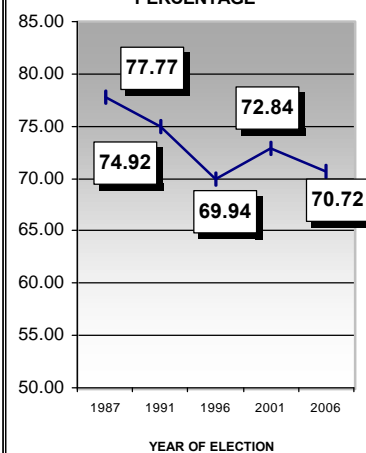

### PREVIOUS HISTORY OF LAC

Year	Electorate	Votes Polled	% of Poll	Name of LDF Camd.	LDF Votes	LDF %	Name of UDF Camd.	UDF Votes	UDF %	WINNER	Margin
1987	116246	90401	77.77	C K RAJENDRAN	44381	49.09	C S RAMACHANDRAN	43170	47.75	LDF	1211
1991	136727	102439	74.92	V SUKUMARAN MASTER	49174	48.00	A V GOPINATHAN	49512	48.33	UDF	338
1996	146976	102802	69.94	C K RAJENDRAN	53763	52.30	CHELLAMA TEACHER	41597	40.46	LDF	12166
2001	154382	112447	72.84	CHENTHAMARAKS HAN V	59485	52.90	CHELLAMA TEACHER	46980	41.78	LDF	12505
2006	157847	111629	70.72	M CHANDRAN	73231	65.61	A RAGHAVAN	25560	22.90	LDF	47671

GRAPH SHOWING THE PREVIOUS HISTORY OF LAC

GRAPH SHOWING THE POLL PERCENTAGE