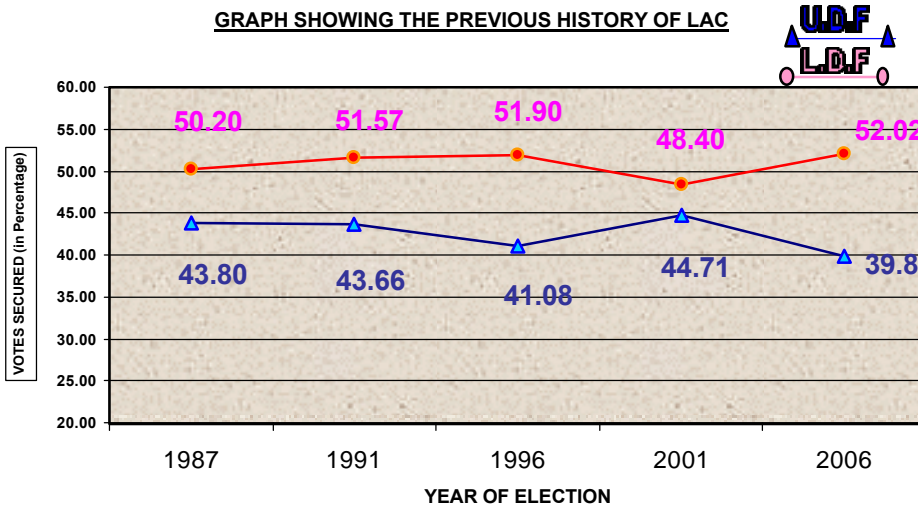

052 COYALMANNAM (SC) LAC

PREVIOUS HISTORY OF LAC

Year	Electorate	Votes Polled	% of Poll	Name of LDF Camd.	LDF Votes	LDF %	Name of UDF Camd.	UDF Votes	UDF %	WINNER	Margin
1987	114704	90429	78.84	T K ARUMUGHAN	45394	50.20	AYYAPAN MASTER	39604	43.80	LDF	5790
1991	136001	97558	71.73	M NARAYANAN	50315	51.57	AYYAPAN MASTER	42597	43.66	LDF	7718
1996	146834	97018	66.07	M NARAYANAN	50349	51.90	M V SURESH	39853	41.08	LDF	10496
2001	152752	109173	71.47	A K BALAN	52842	48.40	C PRAKASH	48811	44.71	LDF	4031
2006	157508	113913	72.32	A K BALAN	59239	52.02	C PRAKASH	45369	39.84	LDF	13870

GRAPH SHOWING THE PREVIOUS HISTORY OF LAC