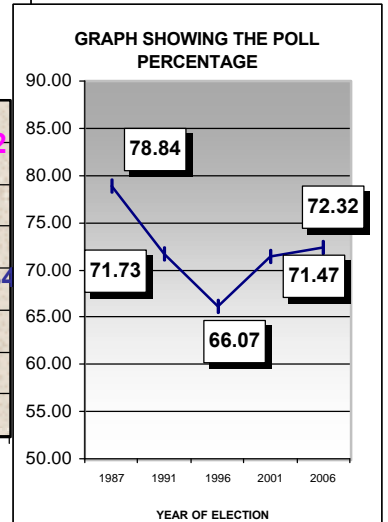

GRAPH SHOWING THE POLL PERCENTAGE

CANDIDATES & FINAL RESULTS

Sl No	Name Of Candidate	Sex/ Age	Cat.	Party	Symbol Allotted	VOTES SECURED		TOTAL	% OF VOTES
						GENL	POSTAL		
1	A.K. BALAN S/o Kelappan,Janani, Parakkunnam,Palakkad	M/ 55	SC	CPIM	Hammer, Sickle and Star	58979	260	59239	52.02
2	C. PRAKASH S/o Chamu,,Prakash Bhavan, Perumkunnam,Kuzhalmannam	M/ 35	SC	INC	Hand	45178	191	45369	39.84
3	P. M. KRISHNASWAMY S/o Mally, Pokkath House,Pandiyode,Kannadi P.O	M/ 52	SC	BJP	Lotus	5895	7	5902	5.18
4	C. PRAKASAN S/o Chami,Narikkottukalam Veed,,Pallanchathanur	M/ 26	SC	IND	Aeroplane	1875	0	1875	1.65
5	K.C RAMESAN S/o Chakutty, Kalathil Nhalil,Perumannur,Chalissery P.O	M/ 29	SC	BSP	Elephant	1491	0	1491	1.31
TOTAL						113418	458	113876	
MARGIN OF VICTORY						13870			

INVALID / UNCOUNTED VOTES :- 37

TOTAL VOTES POLLED :- 113913