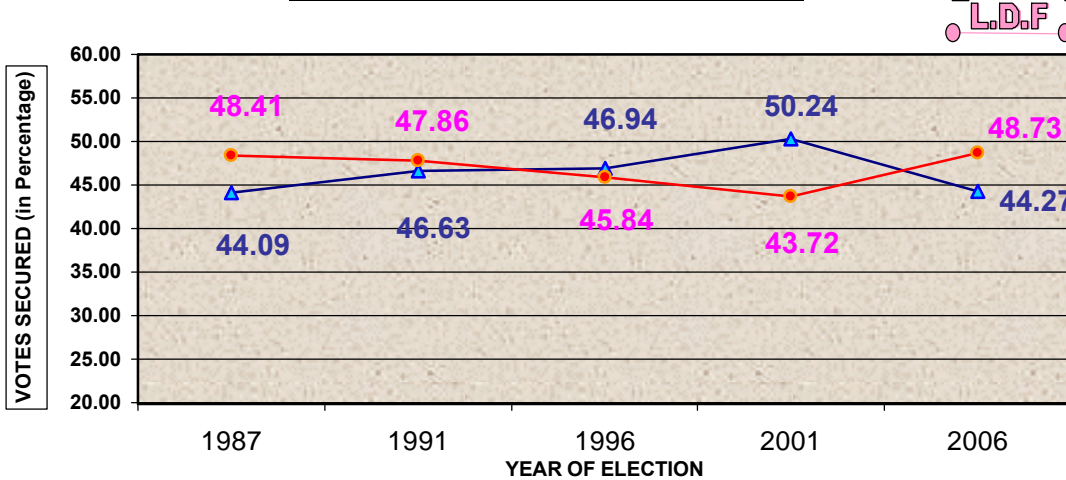

051 KOLLANGODE LAC

PREVIOUS HISTORY OF LAC

Year	Electorate	Votes Polled	% of Poll	Name of LDF Camd.	LDF Votes	LDF %	Name of UDF Camd.	UDF Votes	UDF %	WINNER	Margin
1987	118341	94875	80.17	C T KRISHNAN	45933	48.41	K P GANGADARA MENON	41831	44.09	LDF	4102
1991	136435	98333	72.07	T CHATHU	47058	47.86	A RAMASWAMY	45853	46.63	LDF	1205
1996	147523	103398	70.09	M CHANDRAN	47393	45.84	K A CHANDRAN	48530	46.94	UDF	1137
2001	150301	113305	75.39	R CHINNAKUTTAN	49533	43.72	K A CHANDRAN	56927	50.24	UDF	7394
2006	151147	114780	75.94	V CHENTHAMARAKSHAN	55934	48.73	K A CHANDRAN	50808	44.27	LDF	5126

GRAPH SHOWING THE PREVIOUS HISTORY OF LAC

GRAPH SHOWING THE POLL PERCENTAGE

CANDIDATES & FINAL RESULTS

Sl No	Name Of Candidate	Sex/ Age	Cat.	Party	Symbol Allotted	VOTES SECURED		TOTAL	% OF VOTES
						GENL	POSTAL		
1	V. CHENTHAMARAKSHAN S/o Vellandi,,CPI(M) Office,,Kollenkode	M/ 45	GEN	CPIM	Hammer, Sickle and Star	55619	315	55934	48.73
2	K.A. CHANDRAN S/o Appu,Karimbathu Veed,Thathamangalam	M/ 64	GEN	INC	Hand	50693	115	50808	44.27
3	G. RAMACHANDRAN S/o Ganapathy Tharagan,,Vanaja Mandiram,,PIRAYIRI	M/ 58	GEN	BJP	Lotus	5355	2	5357	4.67
4	SOORYANARAYANAN S/o Hariharan,11/316 Vadukankulambu,Kozhinjabara	M/ 42	GEN	IND	Banana	1756	0	1756	1.53
5	SIVADASAN S/o Chelly,Tharayil House,Thekkevavannoor, Koottanadu	M/ 27	SC	BSP	Elephant	925	0	925	0.81
TOTAL						114348	432	114780	
MARGIN OF VICTORY						5126			