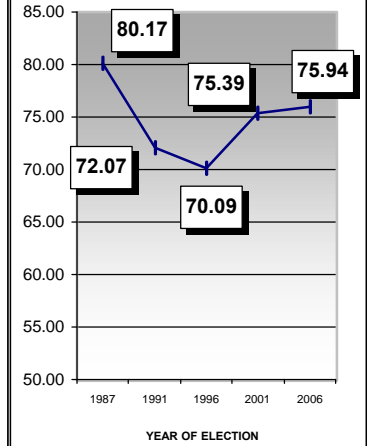

GRAPH SHOWING THE POLL PERCENTAGE

CANDIDATES & FINAL RESULTS

Sl No	Name Of Candidate	Sex/ Age	Cat.	Party	Symbol Allotted	VOTES SECURED		TOTAL	% OF VOTES
						GENL	POSTAL		
1	V. CHENTHAMARAKSHAN S/o Vellandi,,CPI(M) Office,,Kollenkode	M/ 45	GEN	CPIM	Hammer, Sickle and Star	55619	315	55934	48.73
2	K.A. CHANDRAN S/o Appu,Karimbathu Veed,Thathamangalam	M/ 64	GEN	INC	Hand	50693	115	50808	44.27
3	G. RAMACHANDRAN S/o Ganapathy Tharagan,,Vanaja Mandiram,,PIRAYIRI	M/ 58	GEN	BJP	Lotus	5355	2	5357	4.67
4	SOORYANARAYANAN S/o Hariharan,11/316 Vadukankulambu,Kozhinjabara	M/ 42	GEN	IND	Banana	1756	0	1756	1.53
5	SIVADASAN S/o Chelly,Tharayil House,Thekkevavannoor, Koottanadu	M/ 27	SC	BSP	Elephant	925	0	925	0.81
TOTAL						114348	432	114780	
MARGIN OF VICTORY						5126			

INVALID / UNCOUNTED VOTES :- 1

TOTAL VOTES POLLED :- 114780