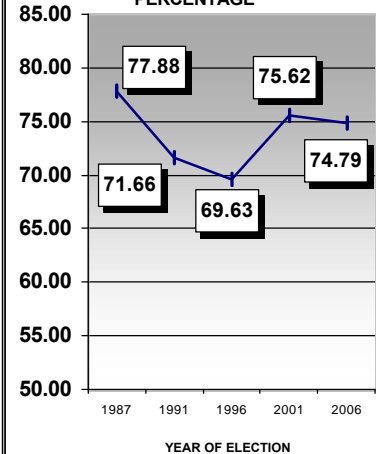

GRAPH SHOWING THE POLL PERCENTAGE

CANDIDATES & FINAL RESULTS

Sl No	Name Of Candidate	Sex/ Age	Cat.	Party	Symbol Allotted	VOTES SECURED		TOTAL	% OF VOTES
						GENL	POSTAL		
1	JOSE BABY S/o Baby, Thekkecharuvil,Perimbadari P.O.,Mannarkkad	M/ 47	GEN	CPI	Ears of Corn And Sickle	69824	348	70172	49.63
2	KALATHIL ABDULLA S/o Muhammed,Kalathil Veed,Mannarkkad	M/ 47	GEN	ML	Ladder	62777	182	62959	44.53
3	M.K. CHANDRAN S/o Kandu, Murukkeda Veedu,,Thenkara P.O.,Mannarkkad	M/ 43	GEN	BJP	Lotus	4548	4	4552	3.22
4	SAILAJA PURUSHOTHAMAN W/o Purushothaman Namboothiripad,,6/87 A, Kamala Bhavan, Kanjicode,,Palakkad	F/ 65	GEN	ADMK	Banana	2209	0	2209	1.56
5	R. MARUTHACHALAM S/o Rangan, Muruka Nivas,Melekandiyoor, Jellippara P.O.,Palakkad	M/ 36	GEN	BSP	Elephant	1495	2	1497	1.06

TOTAL

140853

536

141389

MARGIN OF VICTORY

7213

INVALID VOTES :- 7

TOTAL VOTES POLLED :- 1141396