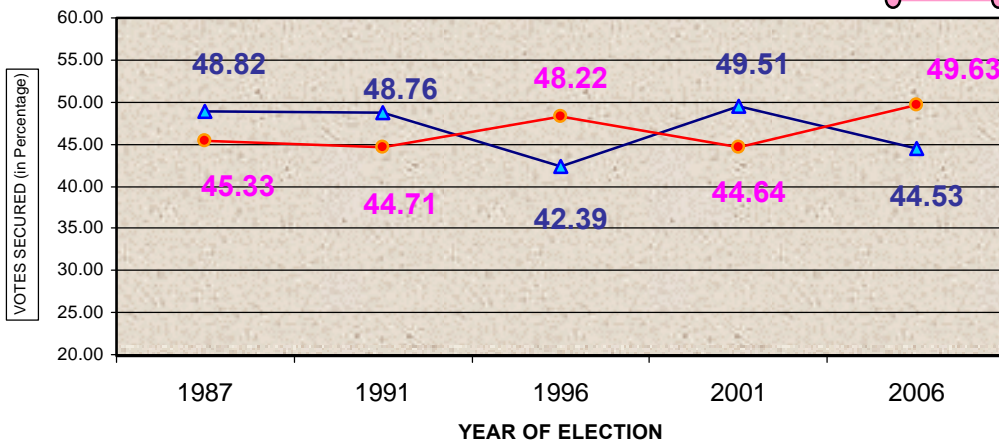

047 MANNARKAD LAC

PREVIOUS HISTORY OF LAC

Year	Electorate	Votes Polled	% of Poll	Name of LDF Camd.	LDF Votes	LDF %	Name of UDF Camd.	UDF Votes	UDF %	WINNER	Margin
1987	127424	99239	77.88	P KUMARAN	44990	45.33	KALLADI MOHAMED	48450	48.82	UDF	3460
1991	154221	110518	71.66	P KUMARAN	49414	44.71	KALLADI MOHAMED	53884	48.76	UDF	4470
1996	171815	119641	69.63	JOSE BABY	57688	48.22	KALLADI MOHAMED	50720	42.39	LDF	6968
2001	179934	136070	75.62	JOSE BABY	60744	44.64	KALATHIL ABDULLA	67369	49.51	UDF	6625
2006	189065	141396	74.79	JOSE BABY	70172	49.63	KALATHIL ABDULLA	62959	44.53	LDF	7213

GRAPH SHOWING THE PREVIOUS HISTORY OF LAC