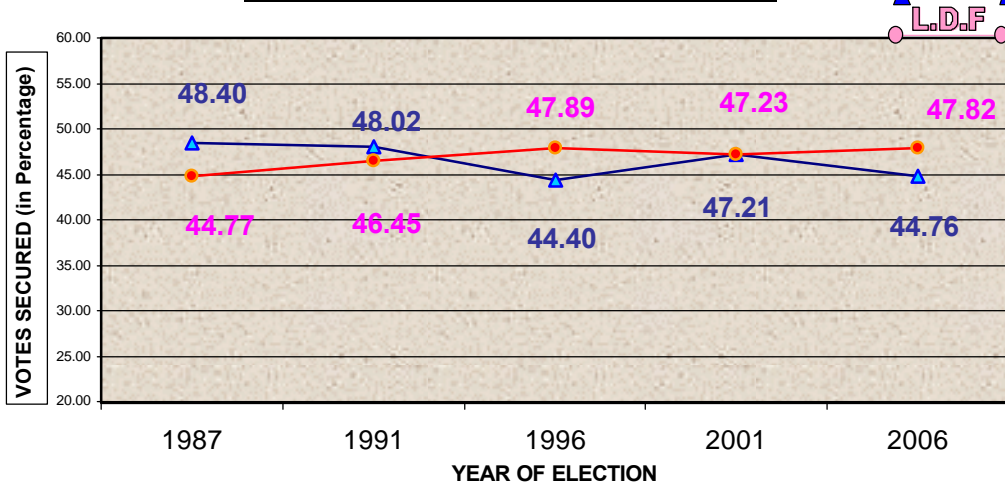

### PREVIOUS HISTORY OF LAC

| Year | Electorate | Votes Polled | % of Poll | Name of LDF Camd. | LDF Votes | LDF % | Name of UDF Camd. | UDF Votes | UDF % | WINNER | Margin |
|------|------------|--------------|-----------|-------------------|-----------|-------|-------------------|-----------|-------|--------|--------|
| 1987 | 124151     | 96887        | 78.04     | E PADMANABHAN     | 43380     | 44.77 | P BALAN           | 46898     | 48.40 | UDF    | 3518   |
| 1991 | 151708     | 108004       | 71.19     | E M SREEDHARAN    | 50166     | 46.45 | P BALAN           | 51864     | 48.02 | UDF    | 1698   |
| 1996 | 164770     | 115078       | 69.84     | GIRIJA SURENDRAN  | 55108     | 47.89 | P BALAN           | 51091     | 44.40 | LDF    | 4017   |
| 2001 | 173433     | 132342       | 76.31     | GIRIJA SURENDRAN  | 62500     | 47.23 | V S VIJAYARAGHAVA | 62479     | 47.21 | LDF    | 21     |
| 2006 | 184636     | 141960       | 76.89     | K.S. SALEEKA      | 67872     | 47.82 | K P ANIL KUMAR    | 63524     | 44.76 | LDF    | 4348   |

GRAPH SHOWING THE PREVIOUS HISTORY OF LAC

GRAPH SHOWING THE POLL PERCENTAGE