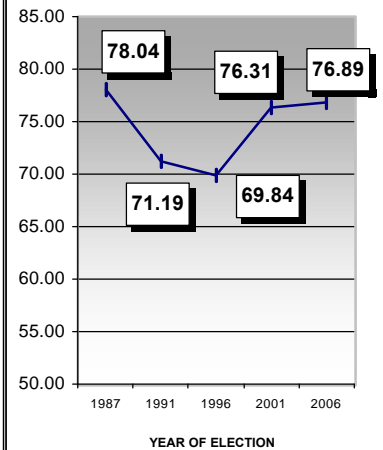

### PREVIOUS HISTORY OF LAC

| Year | Electorate | Votes Polled | % of Poll | Name of LDF Camd. | LDF Votes | LDF % | Name of UDF Camd. | UDF Votes | UDF % | WINNER | Margin |
|------|------------|--------------|-----------|-------------------|-----------|-------|-------------------|-----------|-------|--------|--------|
| 1987 | 124151     | 96887        | 78.04     | E PADMANABHAN     | 43380     | 44.77 | P BALAN           | 46898     | 48.40 | UDF    | 3518   |
| 1991 | 151708     | 108004       | 71.19     | E M SREEDHARAN    | 50166     | 46.45 | P BALAN           | 51864     | 48.02 | UDF    | 1698   |
| 1996 | 164770     | 115078       | 69.84     | GIRIJA SURENDRAN  | 55108     | 47.89 | P BALAN           | 51091     | 44.40 | LDF    | 4017   |
| 2001 | 173433     | 132342       | 76.31     | GIRIJA SURENDRAN  | 62500     | 47.23 | V S VIJAYARAGHAVA | 62479     | 47.21 | LDF    | 21     |
| 2006 | 184636     | 141960       | 76.89     | K.S. SALEEKA      | 67872     | 47.82 | K P ANIL KUMAR    | 63524     | 44.76 | LDF    | 4348   |

GRAPH SHOWING THE PREVIOUS HISTORY OF LAC

GRAPH SHOWING THE POLL PERCENTAGE