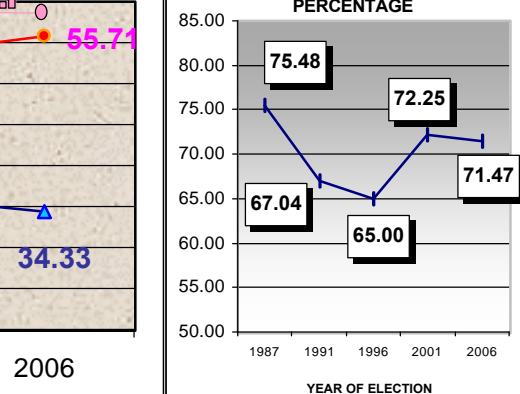

GRAPH SHOWING THE POLL PERCENTAGE

CANDIDATES & FINAL RESULTS

Sl No	Name Of Candidate	Sex/ Age	Cat.	Party	Symbol Allotted	VOTES SECURED		TOTAL	% OF VOTES
						GENL	POSTAL		
1	M. HAMSA S/o Usman, Maliyekkal House, Ottapalam	M/ 44	GEN	CPIM	Hammer, Sickle and Star	63269	178	63447	55.71
2	V.C. KABEER MASTER S/o Chekku Haji,, Valluvanadu House, (Gandi Nagar),, Ottapalam	M/ 62	GEN	INC	Hand	39051	53	39104	34.33
3	SIVADASAN K S/o Rathnavally Amma,, Kattanakalam, Thottakkara,, Ottapalam	M/ 43	GEN	BJP	Lotus	9745	14	9759	8.57
4	CHANDRAN. M.C Mundan, Colonyparambu House,, Lakkidi	M/ 38	SC	BSP	Elephant	1587	0	1587	1.39
TOTAL						113652	245	113897	
MARGIN OF VICTORY						24343			

INVALID VOTES :- 53

TOTAL VOTES POLLED :- 113950