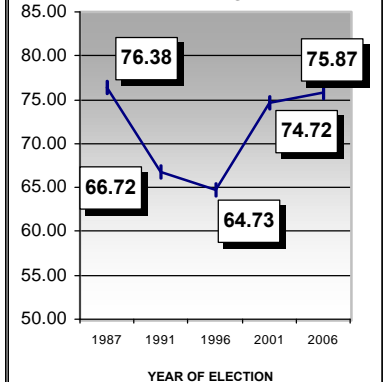

GRAPH SHOWING THE POLL PERCENTAGE

CANDIDATES & FINAL RESULTS

Sl No	Name Of Candidate	Sex/ Age	Cat.	Party	Symbol Allotted	VOTES SECURED		TOTAL	% OF VOTES
						GENL	POSTAL		
1	C.P. MOHAMMED Mohammed,Cheruliparambil House,Keralakala, Vilayur P.O	S/o M/ 51	GEN	INC	Hand	57670	82	57752	45.86
2	K.E. ESMAIL S/o Ibrahim Sahib,Kundukkad House,Kizhakkanchery P.O	M/ 66	GEN	CPI	Ears of Corn And Sickle	56995	191	57186	45.41
3	UMA RAJENDRAN C/o Rajendran,Chonnattu House,Nedungottur	F/ 38	GEN	BJP	Lotus	7460	10	7470	5.93
4	A.P. MOHAMED S/o Hussain,Akkaparambil House, Kalladipatta P.O.,Palakkad	M/ 50	GEN	IND	Basket	1425	0	1425	1.13
5	K. ISMAIL S/o Aboobacker,Kalkandathil House,Kondoorkkara P.O, Pattambi	M/ 32	GEN	IND	Dao	1286	0	1286	1.02
6	ADV. V.K. KRISHNAKUMAR PATTAMBI S/o Parangodan Nair,Radha Mandhiram,Maruthur, Pattambi	M/ 38	GEN	BSP	Elephant	817	1	818	0.65

TOTAL

125653

284

125937

MARGIN OF VICTORY

566

INVALID VOTES :- 26

TOTAL VOTES POLLED :- 125963