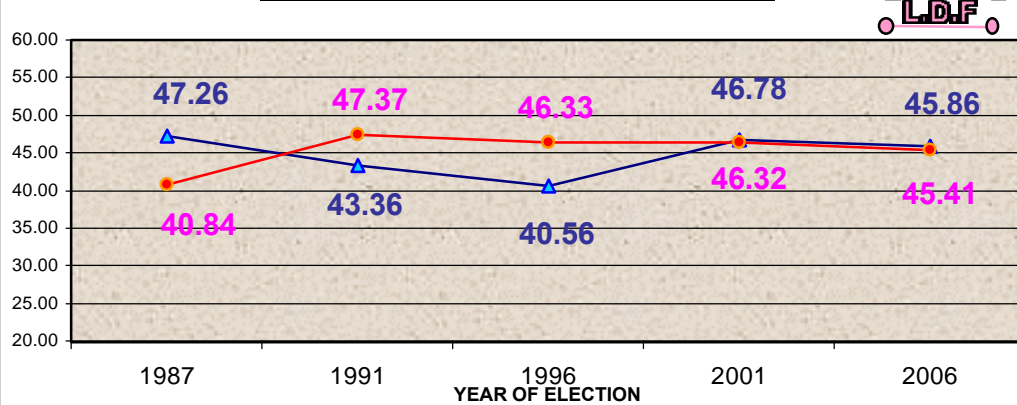

044 PATTAMBI LAC

PREVIOUS HISTORY OF LAC

Year	Electorate	Votes Polled	% of Poll	Name of LDF Camd.	LDF Votes	LDF %	Name of UDF Camd.	UDF Votes	UDF %	WINNER	Margin
1987	112214	85710	76.38	K E ISMAIL	35005	40.84	LEELA DAMODARA MENON	40507	47.26	UDF	5502
1991	137180	91522	66.72	K E ISMAIL	43351	47.37	LEELA DAMODARA MENON	39681	43.36	LDF	3670
1996	146664	94937	64.73	K E ISMAIL	43984	46.33	M I SHANAWAS	38510	40.56	LDF	5474
2001	152919	114259	74.72	K E ISMAIL	52925	46.32	C P MOHAMMED	53456	46.78	UDF	531
2006	166031	125963	75.87	K E ISMAIL	57186	45.41	C P MOHAMMED	57752	45.86	UDF	566

GRAPH SHOWING THE PREVIOUS HISTORY OF LAC