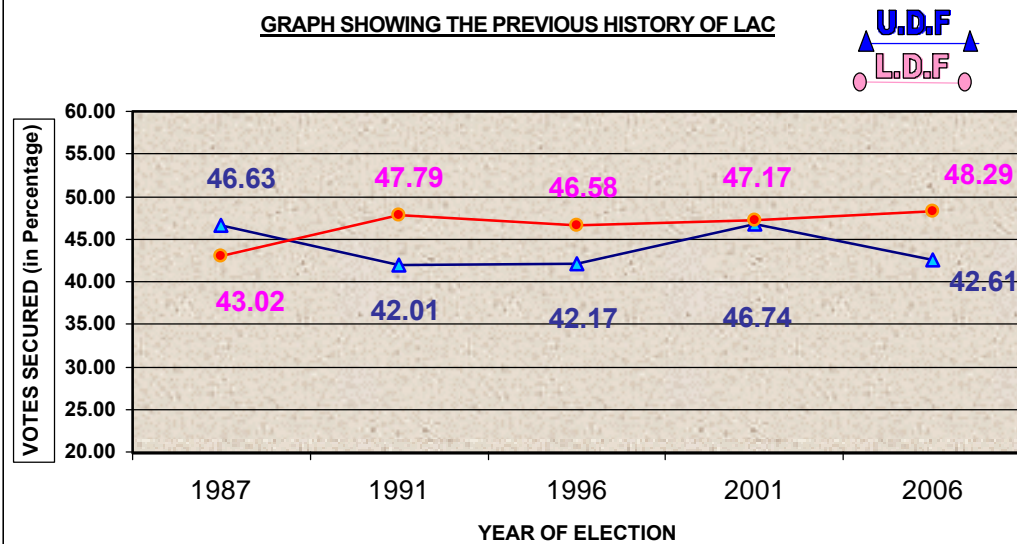

043 THIRTHALA (SC) LAC

PREVIOUS HISTORY OF LAC

Year	Electorate	Votes Polled	% of Poll	Name of LDF Camd.	LDF Votes	LDF %	Name of UDF Camd.	UDF Votes	UDF %	WINNER	Margin
1987	108792	85729	78.80	M K KRISHNAN	36881	43.02	M P THAMI	39977	46.63	UDF	3096
1991	135185	96652	71.50	E SANKARAN	46187	47.79	K P RAMAN MASTER	40602	42.01	LDF	5585
1996	143533	99630	69.41	V K CHANDRAN	46410	46.58	A P ANIL KUMAR	42009	42.17	LDF	4401
2001	150039	116106	77.38	V K CHANDRAN	54762	47.17	P BALAN	54263	46.74	LDF	499
2006	160629	122391	76.19	T P KUNJUNNI	59093	48.29	P BALAN	52144	42.61	LDF	6949

GRAPH SHOWING THE PREVIOUS HISTORY OF LAC