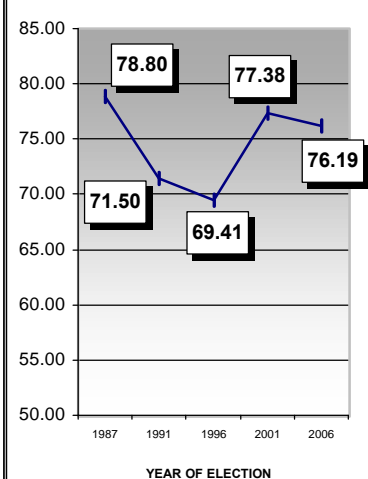

GRAPH SHOWING THE POLL PERCENTAGE

CANDIDATES & FINAL RESULTS

Sl No	Name Of Candidate	Sex/ Age	Cat.	Party	Symbol Allotted	VOTES SECURED		TOTAL	% OF VOTES
						GENL	POSTAL		
1	T.P. KUNJUNNI S/o Pazhanikutty, Thattanvalappil House, Chalissery P.O	M/ 54	SC	CPIM	Hammer, Sickle and Star	58878	215	59093	48.29
2	P. BALAN S/o Kolavan, Padinjakkara House, Koottanadu P.O	M/ 38	SC	INC	Hand	52087	57	52144	42.61
3	VILATHUR KRISHNAN KUTTY S/o Thoomban, Koonodiyl House, Vilathur P.O	M/ 40	SC	BJP	Lotus	8097	11	8108	6.63
4	UNNIKRIISHNAN S/o Kunjan, Karuppath House, Perumannur P.O., Palakkad	M/ 35	SC	BSP	Elephant	3019	2	3021	2.47
TOTAL						122081	285	122366	
MARGIN OF VICTORY						6949			

INVALID VOTES :- 25

TOTAL VOTES POLLED :- 122391