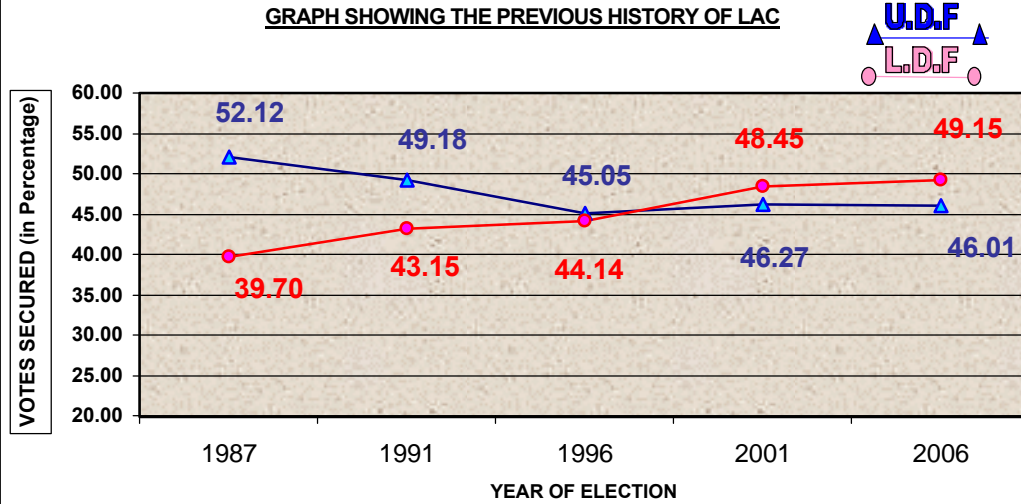

### PREVIOUS HISTORY OF LAC

Year	Electorate	Votes Polled	% of Poll	Name of LDF Camd.	LDF Votes	LDF %	Name of UDF Camd.	UDF Votes	UDF %	WINNER	Margin
1987	112470	87886	78.14	P MOIDU	34888	39.70	K P ABDUL MAJEED	45810	52.12	UDF	10922
1991	143304	98836	68.97	K UMMER MASTER	42645	43.15	K P ABDUL MAJEED	48605	49.18	UDF	5960
1996	159017	115519	72.65	ALI MANHALAMKUZHI	50990	44.14	K P ABDUL MAJEED	52044	45.05	UDF	1054
2001	169476	139844	82.52	ALI MANHALAMKUZHI	67758	48.45	K P ABDUL MAJEED	64700	46.27	LDF	3058
2006	193087	162030	83.92	ALI MANHALAMKUZHI	79613	49.15	Dr. M K MUNEER	74540	46.01	LDF	5073

**GRAPH SHOWING THE PREVIOUS HISTORY OF LAC**

**GRAPH SHOWING THE POLL PERCENTAGE**