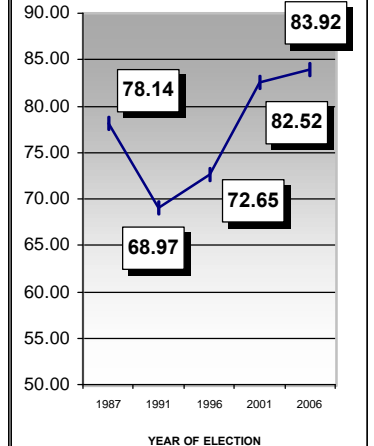

### PREVIOUS HISTORY OF LAC

Year	Electorate	Votes Polled	% of Poll	Name of LDF Camd.	LDF Votes	LDF %	Name of UDF Camd.	UDF Votes	UDF %	WINNER	Margin
1987	112470	87886	78.14	P MOIDU	34888	39.70	K P ABDUL MAJEED	45810	52.12	UDF	10922
1991	143304	98836	68.97	K UMMER MASTER	42645	43.15	K P ABDUL MAJEED	48605	49.18	UDF	5960
1996	159017	115519	72.65	ALI MANHALAMKUZHI	50990	44.14	K P ABDUL MAJEED	52044	45.05	UDF	1054
2001	169476	139844	82.52	ALI MANHALAMKUZHI	67758	48.45	K P ABDUL MAJEED	64700	46.27	LDF	3058
2006	193087	162030	83.92	ALI MANHALAMKUZHI	79613	49.15	Dr. M K MUNEER	74540	46.01	LDF	5073

**GRAPH SHOWING THE PREVIOUS HISTORY OF LAC**

**GRAPH SHOWING THE POLL PERCENTAGE**