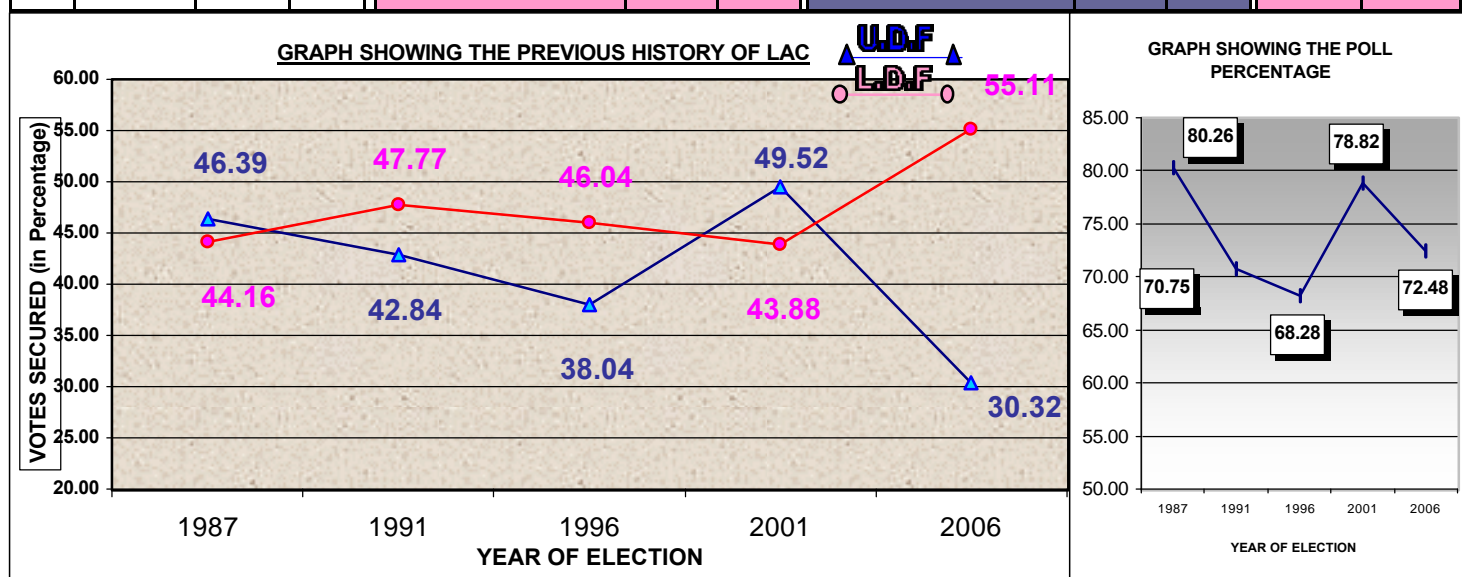

039 PONNANI LAC

PREVIOUS HISTORY OF LAC

| Year | Electorate | Votes Polled | % of Poll | Name of LDF Camd. | LDF Votes | LDF % | Name of UDF Camd. | UDF Votes | UDF % | WINNER | Margin |
|------|------------|--------------|-----------|----------------------|-----------|-------|--------------------|-----------|-------|--------|--------|
| 1987 | 119337 | 95776 | 80.26 | E K EMBICHI BAVA | 42299 | 44.16 | P T MOHANAKRISHNAN | 44432 | 46.39 | UDF | 2133 |
| 1991 | 145767 | 103128 | 70.75 | E K EMBICHI BAVA | 49264 | 47.77 | P T MOHANAKRISHNAN | 44180 | 42.84 | LDF | 5084 |
| 1996 | 157774 | 107728 | 68.28 | PALOLI MOHAMED KUTTY | 49594 | 46.04 | P T MOHANAKRISHNAN | 40976 | 38.04 | LDF | 8618 |
| 2001 | 148742 | 117238 | 78.82 | T K HAMZA | 51447 | 43.88 | M P GANGADHARAN | 58054 | 49.52 | UDF | 6607 |
| 2006 | 157795 | 114368 | 72.48 | PALOLI MOHAMED KUTTY | 63018 | 55.11 | M P GANGADHARAN | 34671 | 30.32 | LDF | 28347 |