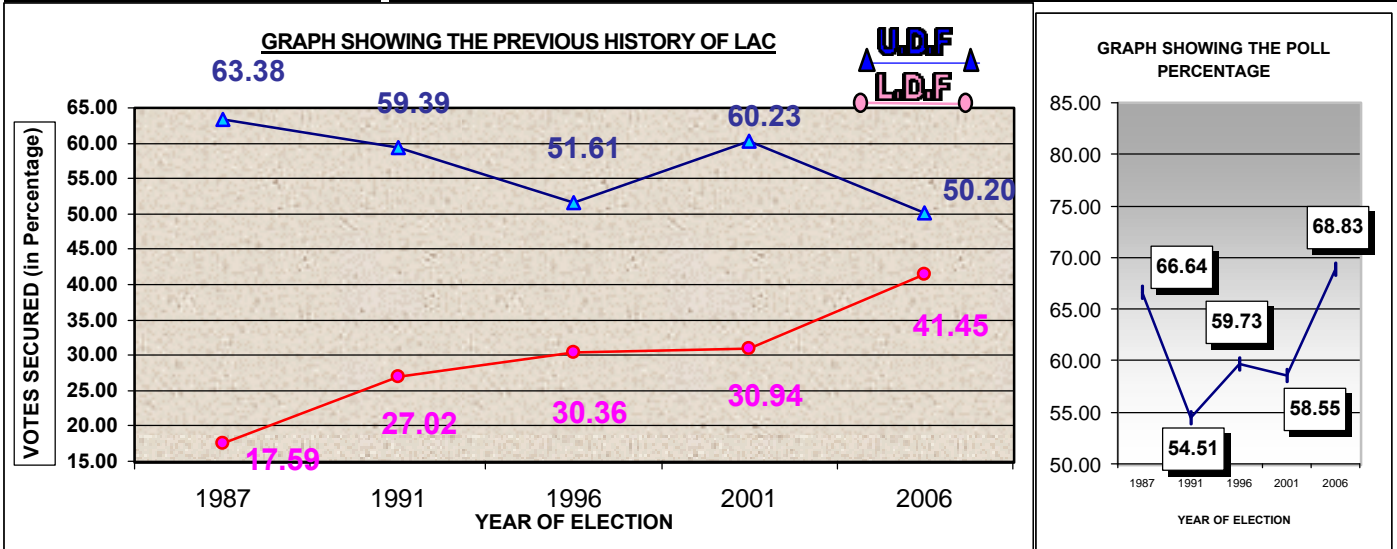

037 TANUR LAC

PREVIOUS HISTORY OF LAC

Year	Electorate	Votes Polled	% of Poll	Name of LDF Camd.	LDF Votes	LDF %	Name of UDF Camd.	UDF Votes	UDF %	WINNER	Margin
1987	117279	78152	66.64	K BAPPU	13745	17.59	E AHAMMED	49530	63.38	UDF	35785
1991	146476	79851	54.51	M MOHAMMED MASTER	21577	27.02	P SEETHI HAJI	47424	59.39	UDF	25847
1996	157652	94170	59.73	T V MOIDEN KUTTY	28590	30.36	ABDU RAB P K	48603	51.61	UDF	20013
2001	157555	92254	58.55	K V SIDHEQUE	28548	30.94	ABDU RAB P K	55562	60.23	UDF	27014
2006	185327	127564	68.83	P.K. MOHAMMED KUTTY KOYAKUTTY	52868	41.45	ABDURAHIMAN RANDATHANI	64038	50.20	UDF	11170