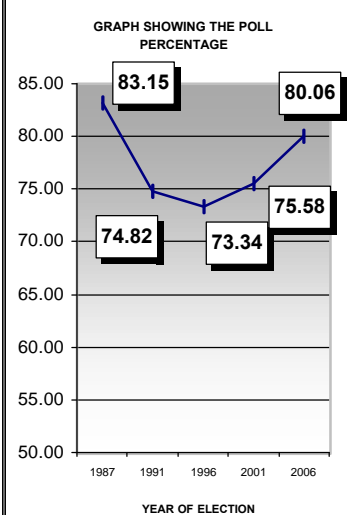

GRAPH SHOWING THE POLL PERCENTAGE

CANDIDATES & FINAL RESULTS

Sl.No	Name Of Candidate	Sex/ Age	Cat.	Party	Symbol Allotted	VOTES SECURED		TOTAL	% OF VOTES	
						GENL	POSTAL			
1	ARYADAN MUHAMMED Aryadan House, Nilambur (PO), Malappuram (Dist.)	M / 67	GEN	INC	Hand	87383	139	87522	53.76	
2	SREERAMAKRISHNAN Purayath Veed, Pattikkad (PO), Malappuram (Dist.)	M / 28	GEN	CPIM	Hammer, Sickle and Star	69212	240	69452	42.66	
3	K.PRABHAKARAN Kandanthodiyil, Veettikkuth, Nilambur (PO), Malappuram	M / 67	GEN	BJP	Lotus	3115	5	3120	1.92	
4	BINOY PATTATHIL Pattathil Puthenveedu, Chakkalakkuth, Nilambur (PO), Malappuram (Dist.)	M / 28	GEN	IND	Umbrella	978	0	978	0.60	
5	KILIYAN Thariyan House, Nilambur P.O., Malappuram (Dist.)	M / 57	SC	BSP	Elephant	957	0	957	0.59	
6	C.T. YOOSUF Cheeramthodika, Marakkulamkunnu, Wandoor (PO), Malappuram (Dist.)	M / 32	GEN	ADMK	Banana	760	0	760	0.47	
TOTAL						162405	384	162789		
MARGIN OF VICTORY						18070				

INVALID / UNCOUNTEED VOTES :- 15

TOTAL VOTES POLLED :- 162804