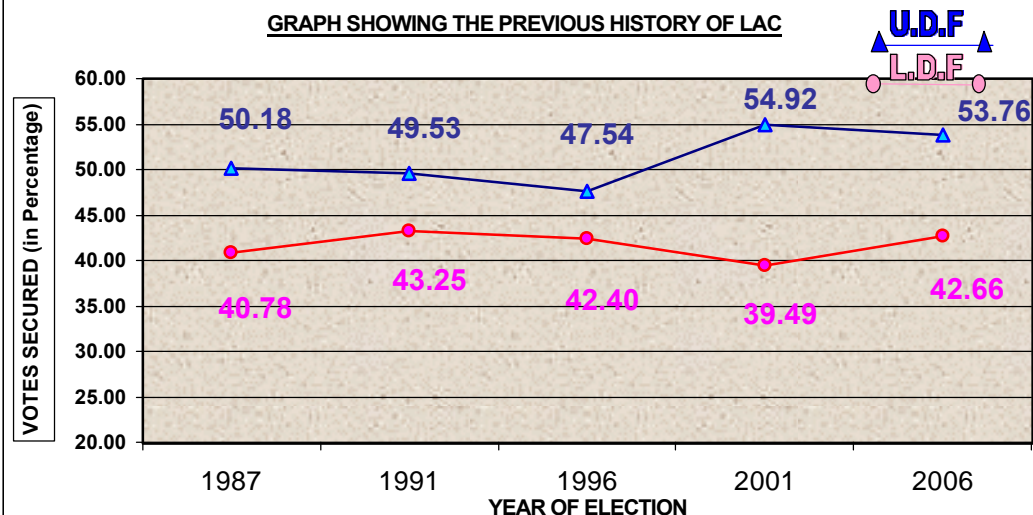

032 NILAMBUR LAC

PREVIOUS HISTORY OF LAC

Year	Electorate	Votes Polled	% of Poll	Name of LDF Camd.	LDF Votes	LDF %	Name of UDF Camd.	UDF Votes	UDF %	WINNER	Margin
1987	132185	109906	83.15	DEVADAS POTAKAD	44821	40.78	ARYADAN MOHAMED	55154	50.18	UDF	10333
1991	163404	122254	74.82	ABDURAHIMAN MASTER	52874	43.25	ARYADAN MOHAMED	60558	49.53	UDF	7684
1996	177675	130301	73.34	THOMAS MATHEW	55252	42.40	ARYADAN MOHAMED	61945	47.54	UDF	6693
2001	185345	140081	75.58	ANWAR MASTER	55317	39.49	ARYADAN MOHAMED	76937	54.92	UDF	21620
2006	203352	162804	80.06	SREERAMAKRISHNA N	69452	42.66	ARYADAN MOHAMED	87522	53.76	UDF	18070

GRAPH SHOWING THE PREVIOUS HISTORY OF LAC