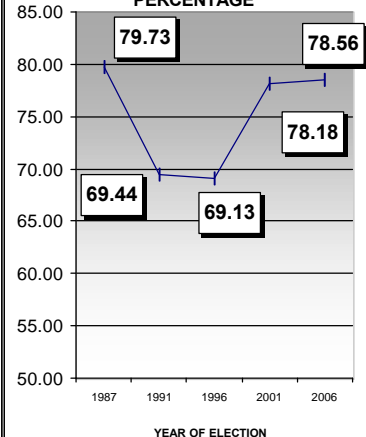

### PREVIOUS HISTORY OF LAC

Year	Electorate	Votes Polled	% of Poll	Name of LDF Camd.	LDF Votes	LDF %	Name of UDF Camd.	UDF Votes	UDF %	WINNER	Margin
1987	120384	95981	79.73	U UTHAMAN	35967	37.47	PANDALAM SUDHAKARAN	49848	51.94	UDF	13881
1991	152411	105834	69.44	K VELAYUDHAN	45509	43.00	PANDALAM SUDHAKARAN	53104	50.18	UDF	7595
1996	170606	117939	69.13	N KANNAN	55399	46.97	PANDALAM SUDHAKARAN	51198	43.41	LDF	4201
2001	175030	136836	78.18	N KANNAN	51834	37.88	A P ANIL KUMAR	80059	58.51	UDF	28225
2006	201112	157997	78.56	SANKARAN KORAMBAYIL	67957	43.01	A P ANIL KUMAR	85118	53.87	UDF	17161

GRAPH SHOWING THE PREVIOUS HISTORY OF LAC

GRAPH SHOWING THE POLL PERCENTAGE