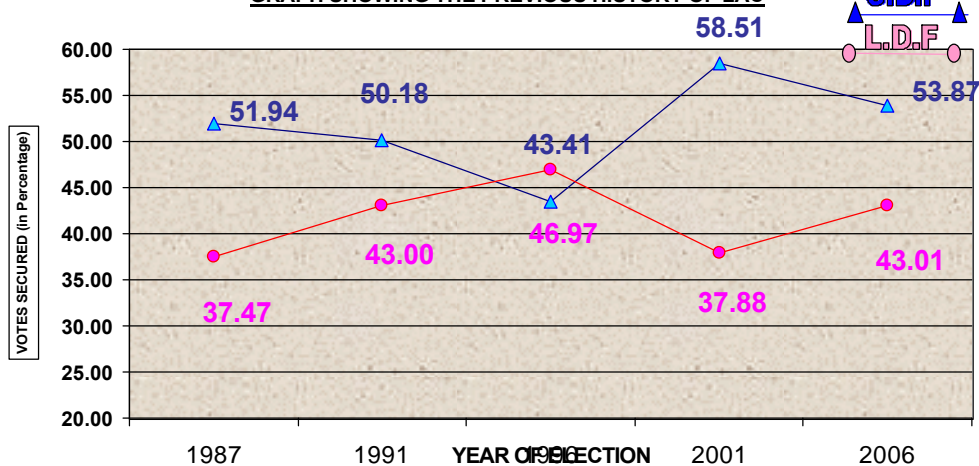

### PREVIOUS HISTORY OF LAC

Year	Electorate	Votes Polled	% of Poll	Name of LDF Camd.	LDF Votes	LDF %	Name of UDF Camd.	UDF Votes	UDF %	WINNER	Margin
1987	120384	95981	79.73	U UTHAMAN	35967	37.47	PANDALAM SUDHAKARAN	49848	51.94	UDF	13881
1991	152411	105834	69.44	K VELAYUDHAN	45509	43.00	PANDALAM SUDHAKARAN	53104	50.18	UDF	7595
1996	170606	117939	69.13	N KANNAN	55399	46.97	PANDALAM SUDHAKARAN	51198	43.41	LDF	4201
2001	175030	136836	78.18	N KANNAN	51834	37.88	A P ANIL KUMAR	80059	58.51	UDF	28225
2006	201112	157997	78.56	SANKARAN KORAMBAYIL	67957	43.01	A P ANIL KUMAR	85118	53.87	UDF	17161

GRAPH SHOWING THE PREVIOUS HISTORY OF LAC

GRAPH SHOWING THE POLL PERCENTAGE