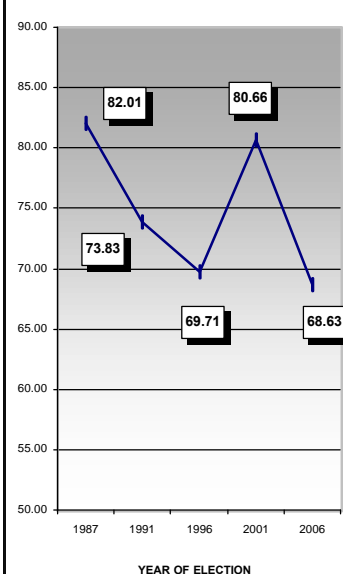

030 SULTHAN BATHERY LAC

PREVIOUS HISTORY OF LAC

Year	Electorate	Votes Polled	% of Poll	Name of LDF Camd.	LDF Votes	LDF %	Name of UDF Camd.	UDF Votes	UDF %	WINNER	Margin
1987	120884	99141	82.01	CYRIAC JHON	34976	35.28	K K RAMACHANDRAN	39102	39.44	UDF	4126
1991	154211	113855	73.83	VARGHESE VAIDYAR	50544	44.39	K C ROSAKUTTY	53050	46.59	UDF	2506
1996	168281	117312	69.71	VARGHESE VAIDYAR	50316	42.89	K C ROSAKUTTY	49020	41.79	LDF	1296
2001	157007	126639	80.66	Fr. MATHAI NOORANAL	45132	35.64	N D APPACHAN	68685	54.24	UDF	23553
2006	182483	125238	68.63	P KRISHNA PRASAD	63092	50.39	N D APPACHAN	37552	29.99	LDF	25540

GRAPH SHOWING THE PREVIOUS HISTORY OF LAC

GRAPH SHOWING THE POLL PERCENTAGE

CANDIDATES & FINAL RESULTS

Sl No	Name Of Candidate	Sex/ Age	Cat.	Party	Symbol Allotted	VOTES SECURED		TOTAL	% OF VOTES
						GENL	POSTAL		
1	P KRISHNAPRASAD Chandralayam Veedu,,Kalluvayal Road,,Sulthan Bathery. P.O.	M / 38	GEN	CPIM	Hammer, Sickle and Star	62860	232	63092	50.39
2	N D APPACHAN Nellinilkumthadathil Veedu,,P.O. Kakkavayal,	M / 56	GEN	DIC K	Television	37510	42	37552	29.99
3	A C VARKEY Anickal Veedu,Nadavayal P.O.,	M / 52	GEN	BJP	Coconut	11898	7	11905	9.51
4	P PADMANABHAN MASTER Snehapuri,P.O. Pulpally,,Wayanad	M / 50	GEN	BSP	Elephant	8053	3	8056	6.43
5	ANNAN Thettupadi Veedu,,P.O. Madakkimala,Kalpetta, Wayanad	M / 50	GEN	IND	Elephant	1675	0	1675	1.34
6	AJAYAKUMAR Poykkattil Veedu,,Seethamount. P.O.,	M / 35	GEN	IND	Book	1491	1	1492	1.19
7	K K VASU Kongyambath Veedu,Kariambadi. P.O.,Meenangadi	M / 47	ST	LJSP	Bungalow	751	0	751	0.60
8	KALACHARAN Pranavam,Kuppadi P.O.,Sulthan Bathery	M / 39	GEN	AIADMK	Banana	684	0	684	0.55
TOTAL						124922	285	125207	
MARGIN OF VICTORY						25540			