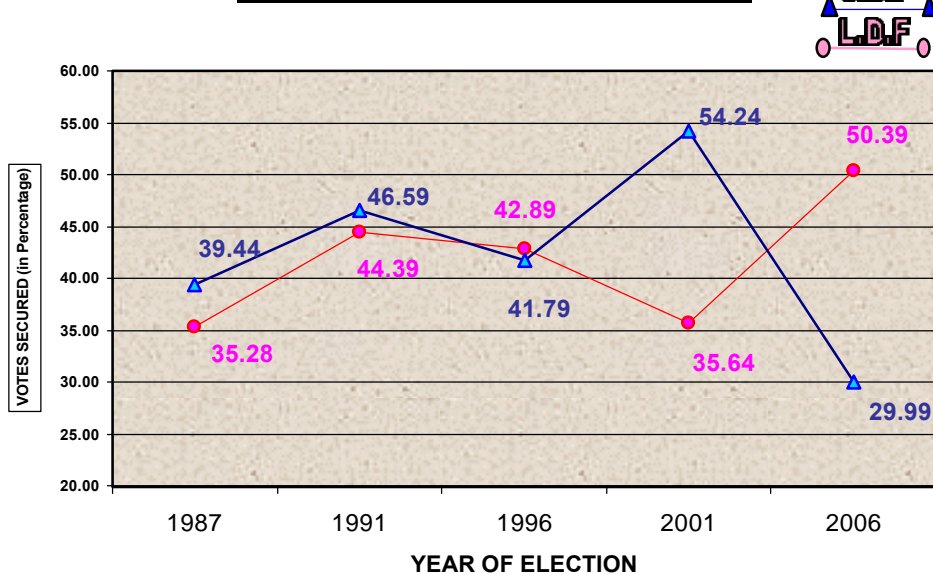

030 SULTHAN BATHERY LAC

PREVIOUS HISTORY OF LAC

Year	Electorate	Votes Polled	% of Poll	Name of LDF Camd.	LDF Votes	LDF %	Name of UDF Camd.	UDF Votes	UDF %	WINNER	Margin
1987	120884	99141	82.01	CYRIAC JHON	34976	35.28	K K RAMACHANDRAN	39102	39.44	UDF	4126
1991	154211	113855	73.83	VARGHESE VAIDYAR	50544	44.39	K C ROSAKUTTY	53050	46.59	UDF	2506
1996	168281	117312	69.71	VARGHESE VAIDYAR	50316	42.89	K C ROSAKUTTY	49020	41.79	LDF	1296
2001	157007	126639	80.66	Fr. MATHAI NOORANAL	45132	35.64	N D APPACHAN	68685	54.24	UDF	23553
2006	182483	125238	68.63	P KRISHNA PRASAD	63092	50.39	N D APPACHAN	37552	29.99	LDF	25540

GRAPH SHOWING THE PREVIOUS HISTORY OF LAC

GRAPH SHOWING THE POLL PERCENTAGE

CANDIDATES & FINAL RESULTS

Sl No	Name Of Candidate	Sex/ Age	Cat.	Party	Symbol Allotted	VOTES SECURED		TOTAL	% OF VOTES
						GENL	POSTAL		
1	P KRISHNAPRASAD Chandralayam Veedu,,Kalluvayal Road,,Sulthan Bathery. P.O.	M / 38	GEN	CPIM	Hammer, Sickle and Star	62860	232	63092	50.39
2	N D APPACHAN Nellinilkumthadathil Veedu,,P.O. Kakkavayal,	M / 56	GEN	DIC K	Television	37510	42	37552	29.99
3	A C VARKEY Anickal Veedu,Nadavayal P.O.,	M / 52	GEN	BJP	Coconut	11898	7	11905	9.51
4	P PADMANABHAN MASTER Snehapuri,P.O. Pulpally,,Wayanad	M / 50	GEN	BSP	Elephant	8053	3	8056	6.43
5	ANNAN Thettupadi Veedu,,P.O. Madakkimala,Kalpetta, Wayanad	M / 50	GEN	IND	Elephant	1675	0	1675	1.34
6	AJAYAKUMAR Poykkattil Veedu,,Seethamount. P.O.,	M / 35	GEN	IND	Book	1491	1	1492	1.19
7	K K VASU Kongyambath Veedu,Kariambadi. P.O.,Meenangadi	M / 47	ST	LJSP	Bungalow	751	0	751	0.60
8	KALACHARAN Pranavam,Kuppadi P.O.,Sulthan Bathery	M / 39	GEN	AIADMK	Banana	684	0	684	0.55
TOTAL						124922	285	125207	
MARGIN OF VICTORY						25540			