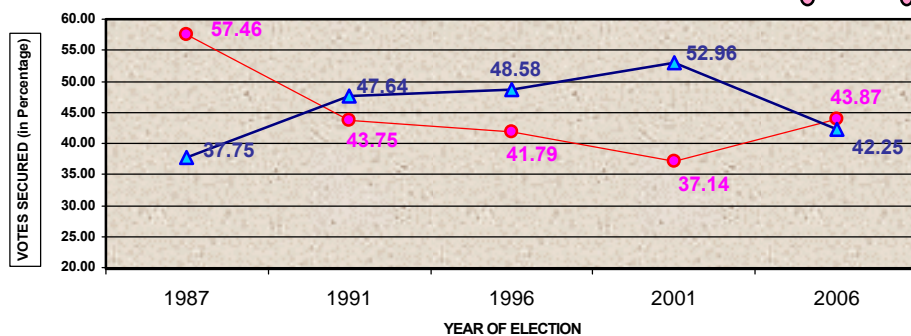

029 KALPETTA LAC

PREVIOUS HISTORY OF LAC

Year	Electorate	Votes Polled	% of Poll	Name of LDF Camd.	LDF Votes	LDF %	Name of UDF Camd.	UDF Votes	UDF %	WINNER	Margin
1987	108058	91134	84.34	M P VEERENDRAKUM	52362	57.46	C MAMMUTTY	34404	37.75	LDF	17958
1991	135733	97584	71.89	K K HAMZHA	42696	43.75	K K RAMACHANDRAN MASTER	46488	47.64	UDF	3792
1996	142853	102058	71.44	JAINENDRA KALPETT	42655	41.79	K K RAMACHANDRAN MASTER	49577	48.58	UDF	6922
2001	136128	110224	80.97	K K HAMZHA	40940	37.14	K K RAMACHANDRAN MASTER	58380	52.96	UDF	17440
2006	157684	114072	72.34	M V SREYAMS KUMAR	50023	43.87	K K RAMACHANDRAN MASTER	48182	42.25	LDF	1841

GRAPH SHOWING THE PREVIOUS HISTORY OF LAC