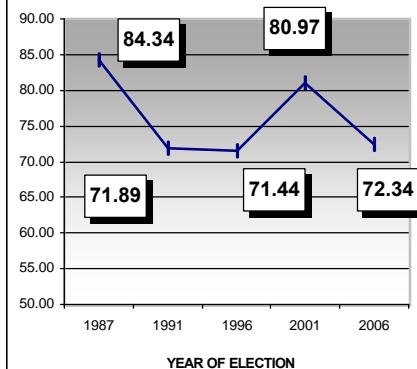

GRAPH SHOWING THE POLL PERCENTAGE

CANDIDATES & FINAL RESULTS

Sl No	Name Of Candidate	Sex/ Age	Cat.	Party	Symbol Allotted	VOTES SECURED		TOTAL	% OF VOTES
						GENL	POSTAL		
1	M V SREYAMS KUMAR S/O M.P. Veerendrakumar, Ananda Mandiram, Puliarmala, Kalpetta North	M / 38	GEN	JD(S)	A lady farmer carrying paddy on her head	49842	181	50023	43.87
2	K K RAMACHANDRAN MASTER S/O Narayanan Nambiar, Indira Bhavan, Kariyambadi	M / 68	GEN	INC	Hand	48099	83	48182	42.25
3	ADV P R BALAKRISHNAN S/O Ramanarayana Iyyer, Ramkripa, Kalpetta	M / 58	GEN	BJP	Lotus	5065	3	5068	4.44
4	P K SURESH KUMAR S/O Sankaran, Neena Nivas, Ambilery, Kalpetta	M / 35	GEN	IND	Batsman	3188	1	3189	2.80
5	SURENDRAN S/O Govindan Nair, Anappara House, Cherukattoor. P.O., Panamaram	M / 46	GEN	IND	Television	2549	2	2551	2.24
6	P K RAMACHANDRAN S/O Cheriyomana Nambiar, 863 Padmalayam, Kalpetta	M / 54	GEN	IND	Shuttle	1770	0	1770	1.55
7	SHYNA D/O Velayudhan, Ayyil Veedu, Puthupadi P.O., Ingapuzha, Kozhikode	F / 26	SC	AIADMK	Banana	847	0	847	0.74
8	SAM P MATHEW S/O Mathew, Vargesh Bhavan, Emily Road, Kalpetta	M / 31	GEN	IND	Book	798	1	799	0.70
9	C RAMANKUTTY S/O Govindan, Chemman Kunnathu, Vythiri	M / 56	SC	BSP	Elephant	738	1	739	0.65
10	RAMACHANDRAN S/O Kanaran Nair, Puthiya Veetil House, Kaniyambetta P.O., Wayanad	M / 45	GEN	IND	Glass Tumbler	459	0	459	0.40
11	THANKAMMA AUGUSTINE W/O K.C. Augustian, Konuthottathil Veedu, Arambattakunnu, Kottathara	F / 50	GEN	IND	Walking Stick	403	0	403	0.35
TOTAL						113758	272	114030	
MARGIN OF VICTORY						1841			

INVALID / UNCOUNTED VOTES : 42

TOTAL VOTES POLLED :- 114072