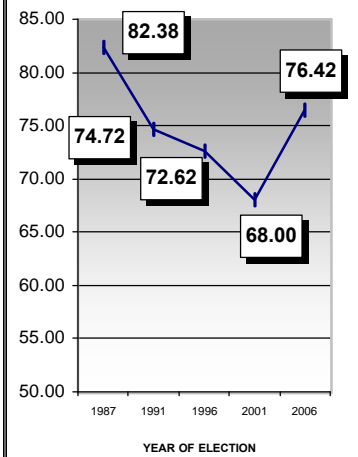

GRAPH SHOWING THE POLL PERCENTAGE

CANDIDATES & FINAL RESULTS

Sl No	Name Of Candidate	Sex/ Age	Cat.	Party	Symbol Allotted	VOTES SECURED		TOTAL	% OF VOTES
						GENL	POSTAL		
1	MATHAYI CHACKO House No 3/618,Nadakkavu P.O.,	M/47	GEN	CPIM	Hammer, Sickle and Star	60751	353	61104	49.67
2	M.C.MAYIN HAJEE Mundoli Pullathodi House,P.O. Nallam,	M/48	GEN	ML	Ladder	55458	167	55625	45.21
3	ADV.AJITH KUMAR Vazhmbatta House,P.O. Thamarassery,	M/45	GEN	BJP	Lotus	4392	8	4400	3.58
4	MAYIN Manzil House,Kozhikode,	Rukhiya M/59	GEN	IND	Bat	1155	0	1155	0.94
5	K.KAMALAM S/O Govindan,Chemman Kunnathu,Vythiri	F/50	SC	BSP	Elephant	747	1	748	0.61
TOTAL						122503	529	123032	
MARGIN OF VICTORY						5479			

INVALID / UNCOUNTED VOTES : 11

TOTAL VOTES POLLED :- 123043