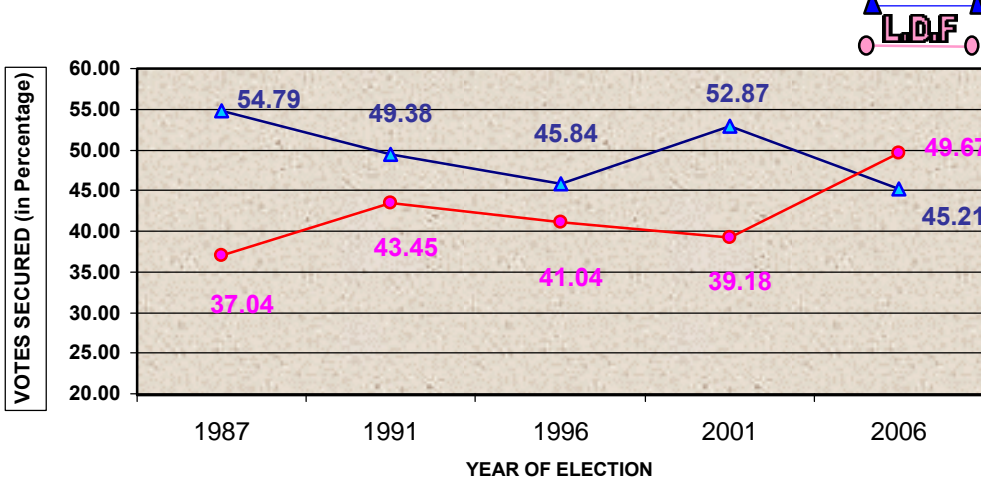

028 THIRUVAMBADY LAC

PREVIOUS HISTORY OF LAC

Year	Electorate	Votes Polled	% of Poll	Name of LDF Camd.	LDF Votes	LDF %	Name of UDF Camd.	UDF Votes	UDF %	WINNER	Margin
1987	107959	88936	82.38	MATHAI CHACKO	32946	37.04	P P GEORGE	48730	54.79	UDF	15784
1991	137586	102799	74.72	CYRIAC JOHN	44665	43.45	A V ABDURAHIMAN	50767	49.38	UDF	6102
1996	147019	106763	72.62	CYRIAC JOHN	43820	41.04	A V ABDURAHIMAN	48942	45.84	UDF	5122
2001	168357	114479	68.00	CYRIAC JOHN	44849	39.18	C MOINKUTTY	60525	52.87	UDF	15676
2006	161002	123043	76.42	MATHAYI CHACKO	61104	49.67	M C MAYIN HAJEE	55625	45.21	LDF	5479

GRAPH SHOWING THE PREVIOUS HISTORY OF LAC