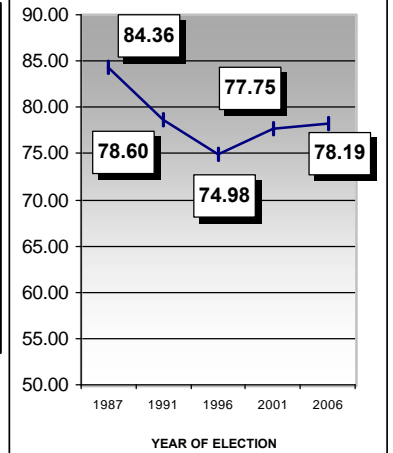

### PREVIOUS HISTORY OF LAC

Year	Electorate	Votes Polled	% of Poll	Name of LDF Camd.	LDF Votes	LDF %	Name of UDF Camd.	UDF Votes	UDF %	WINNER	Margin
1987	102739	86672	84.36	C P BALAN VAIDYAR	37557	43.33	K P RAMAN	37264	42.99	LDF	293
1991	133853	105210	78.60	C P BALAN VAIDYAR	47946	45.57	A BALARAM	46788	44.47	LDF	1158
1996	146990	110207	74.98	C P BALAN VAIDYAR	51401	46.64	A P UNNIKRIISHNAN	44785	40.64	LDF	6616
2001	155277	120726	77.75	PERINCHERI KUNHAN	51610	42.75	U C RAMAN	55321	45.82	UDF	3711
2006	165951	129760	78.19	C P BALAN VAIDYER	59730	46.04	U C RAMAN	60027	46.27	UDF	297

**GRAPH SHOWING THE PREVIOUS HISTORY OF LAC**

**GRAPH SHOWING THE POLL PERCENTAGE**