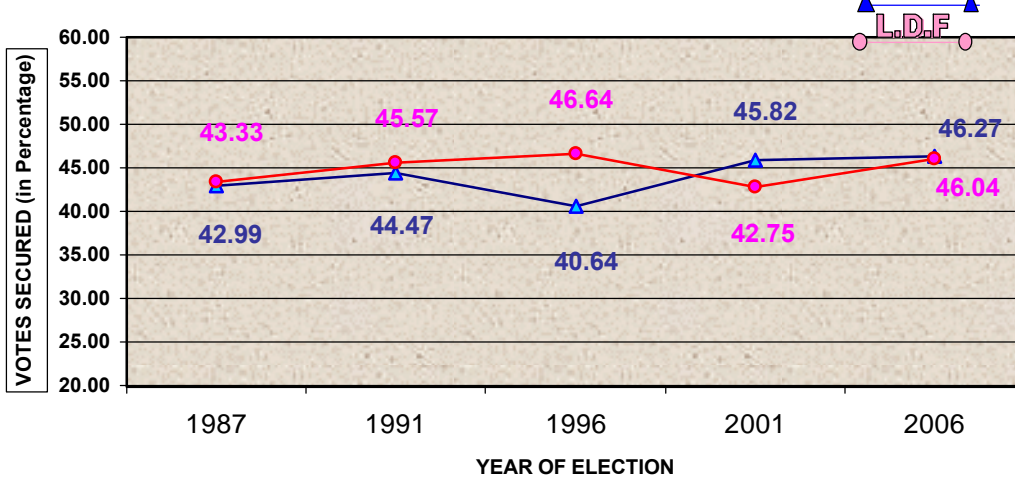

### PREVIOUS HISTORY OF LAC

Year	Electorate	Votes Polled	% of Poll	Name of LDF Camd.	LDF Votes	LDF %	Name of UDF Camd.	UDF Votes	UDF %	WINNER	Margin
1987	102739	86672	84.36	C P BALAN VAIDYAR	37557	43.33	K P RAMAN	37264	42.99	LDF	293
1991	133853	105210	78.60	C P BALAN VAIDYAR	47946	45.57	A BALARAM	46788	44.47	LDF	1158
1996	146990	110207	74.98	C P BALAN VAIDYAR	51401	46.64	A P UNNIKRIISHNAN	44785	40.64	LDF	6616
2001	155277	120726	77.75	PERINCHERI KUNHAN	51610	42.75	U C RAMAN	55321	45.82	UDF	3711
2006	165951	129760	78.19	C P BALAN VAIDYER	59730	46.04	U C RAMAN	60027	46.27	UDF	297

**GRAPH SHOWING THE PREVIOUS HISTORY OF LAC**

**GRAPH SHOWING THE POLL PERCENTAGE**