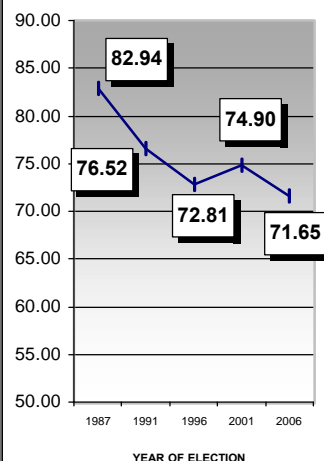

GRAPH SHOWING THE POLL PERCENTAGE