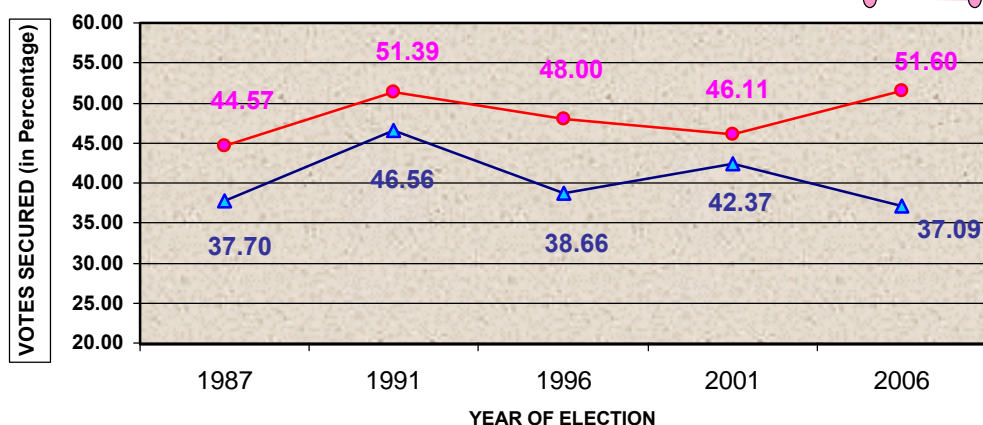

026 BEYPUR LAC

PREVIOUS HISTORY OF LAC

Year	Electorate	Votes Polled	% of Poll	Name of LDF Camd.	LDF Votes	LDF %	Name of UDF Camd.	UDF Votes	UDF %	WINNER	Margin
1987	128586	106653	82.94	T K HAMZA	47537	44.57	ABDURAHIMAN MAS7	40206	37.70	LDF	7331
1991	169585	129766	76.52	T K HAMZA	66683	51.39	K MADHAVAN KUTTY	60413	46.56	LDF	6270
1996	177815	129460	72.81	T K HAMZA	62144	48.00	UMMER PANDIKASAL	50048	38.66	LDF	12096
2001	181388	135852	74.90	V K C MAMMEDKOYA	62636	46.11	M C MAYIN HAJI	57565	42.37	LDF	5071
2006	188861	135315	71.65	ELAMARAM KAREM	69798	51.60	UMMER PANDIKASALA	50180	37.09	LDF	19618

GRAPH SHOWING THE PREVIOUS HISTORY OF LAC

U.D.F
L.D.F