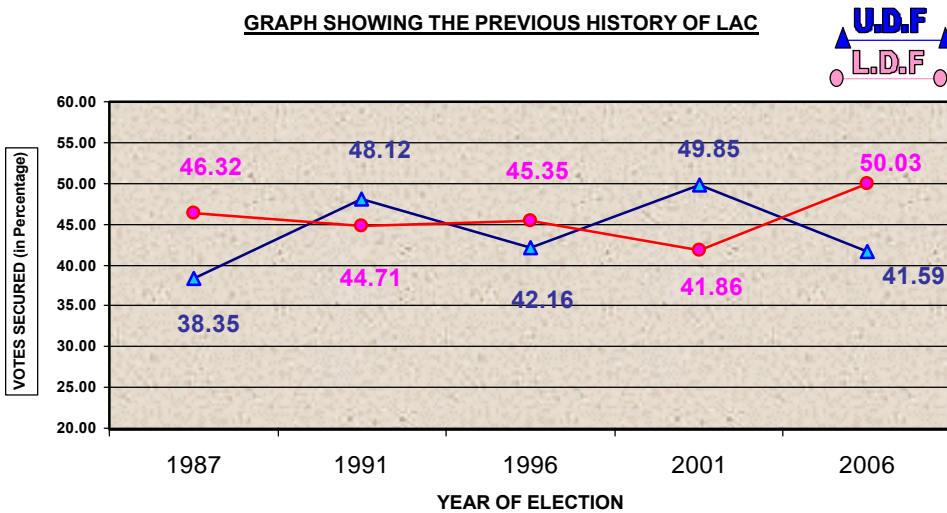

024 KOZHIKODE I

PREVIOUS HISTORY OF LAC

Year	Electorate	Votes Polled	% of Poll	Name of LDF Camd.	LDF Votes	LDF %	Name of UDF Camd.	UDF Votes	UDF %	WINNER	Margin
1987	119628	96745	80.87	M DASAN	44810	46.32	M KAMALAM	37102	38.35	LDF	7708
1991	153474	110306	71.87	M DASAN	49319	44.71	A SUJANAPAL	53079	48.12	UDF	3760
1996	149784	102426	68.38	M DASAN	46455	45.35	A SUJANAPAL	43184	42.16	LDF	3271
2001	149227	104756	70.20	P SATHY DEVI	43849	41.86	A SUJANAPAL	52226	49.85	UDF	8377
2006	134380	91360	67.99	PRADEEP KUMAR	45693	50.03	A SUJANAPAL	37988	41.59	LDF	7705

GRAPH SHOWING THE PREVIOUS HISTORY OF LAC