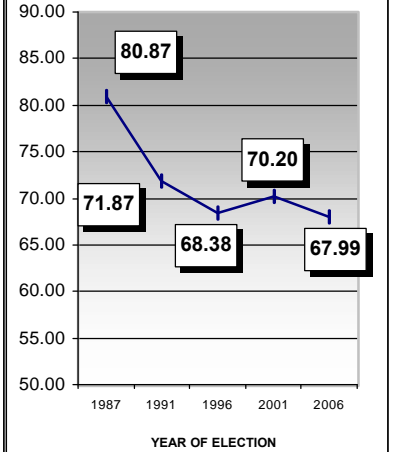

GRAPH SHOWING THE POLL PERCENTAGE

CANDIDATES & FINAL RESULTS

Sl No	Name Of Candidate	Sex/ Age	Cat.	Party	Symbol Allotted	VOTES SECURED		TOTAL	% OF VOTES
						GENL	POSTAL		
1	A PRADEEP KUMAR Visakham, 38/ 261 C, West Hill P. O, Kozhikode	M / 41	GEN	CPIM	Hammer, Sickle and Star	45366	327	45693	50.03
2	ADV A SUJANAPAL 29/ 2332,, Gopalapuram, Kozhikode	M / 57	GEN	INC	Hand	37787	201	37988	41.59
3	PROF: SUMATHI HARIDAS Dwaraka, Dutt Compound, Mankavu, Kozhikode	F / 51	GEN	BJP	Lotus	5674	20	5694	6.23
4	K PRADEEP KUMAR 7/310 A, Alangattuparamba, ,A.G. Road, Kozhikode	M / 34	GEN	IND	Kettle	535	0	535	0.59
5	SUJANABALAN NAIR Chekkikkavil, 7/38,, Chuloor P.O, Kunnamangalam	M / 58	GEN	IND	Shuttle	523	0	523	0.57
6	P UMMAR KHAN HAJI 5/1576 H, Mifat, Jawahar Nagar, Eranhippalam	M / 52	GEN	BSP	Elephant	504	0	504	0.55
7	A M MINI Kettinta Velappil, Ariyilmeethal Veedu, Naderi P.O	F / 25	SC	IND	Black Board	249	0	249	0.27
8	E P VIJAYAN 33/6026 A, Rohini, Chevayoor P.O., Kozhikode	M / 54	GEN	ADMK	Banana	145	0	145	0.16
TOTAL						90783	548	91331	
MARGIN OF VICTORY						7705			

INVALID / UNCOUNTEO VOTES : 29

TOTAL VOTES POLLED :- 91360