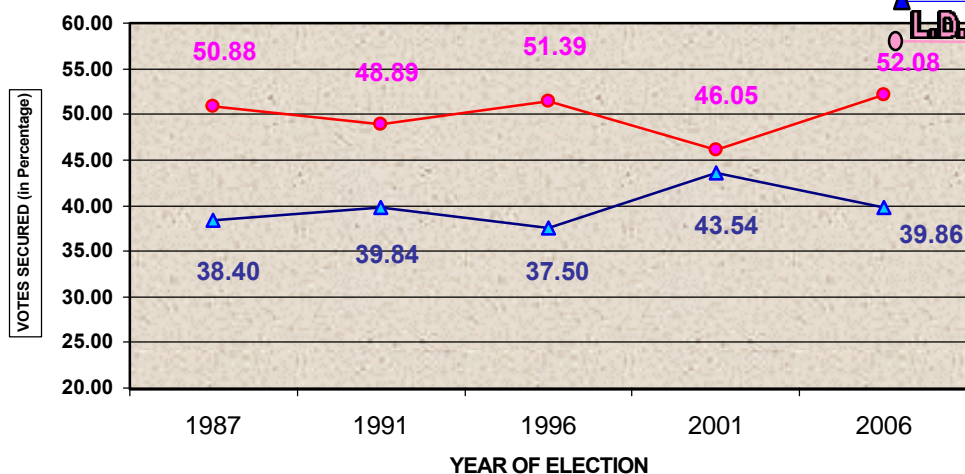

022 BALUSEERY LAC

PREVIOUS HISTORY OF LAC

Year	Electorate	Votes Polled	% of Poll	Name of LDF Camd.	LDF Votes	LDF %	Name of UDF Camd.	UDF Votes	UDF %	WINNER	Margin
1987	106242	92050	86.64	A C SHANMUKHADAS	46832	50.88	VIJAYA D NAIR	35348	38.40	LDF	11484
1991	134950	107331	79.53	A C SHANMUKHADAS	52470	48.89	P SANKARAN	42758	39.84	LDF	9712
1996	140936	108162	76.75	A C SHANMUKHADAS	55588	51.39	R K RAVI VARMA	40558	37.50	LDF	15030
2001	152340	117730	77.28	A C SHANMUKHADAS	54218	46.05	K BALAKRISHNAN KIDAVU	51256	43.54	LDF	2962
2006	154915	115921	74.83	A K SASEENDRAN	60340	52.08	K BALAKRISHNAN KIDAVU	46180	39.86	LDF	14160

GRAPH SHOWING THE PREVIOUS HISTORY OF LAC