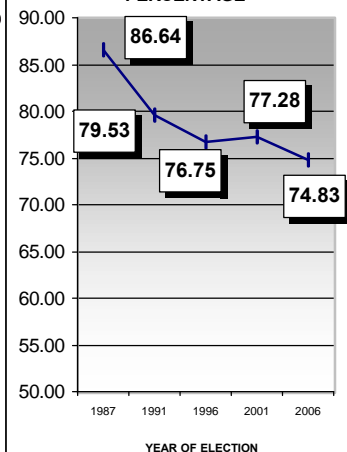

GRAPH SHOWING THE POLL PERCENTAGE

CANDIDATES & FINAL RESULTS

Sl No	Name Of Candidate	Sex/ Age	Cat.	Party	Symbol Allotted	VOTES SECURED		TOTAL	% OF VOTES
						GENL	POSTAL		
1	A K SASEENDRAN Varsha, Chova, Kannur	M / 60	GEN	NCP	CLOCK	59927	413	60340	52.08
2	K BALAKRISHNAN KIDAVU THEKKEKODATHINGAL HOUSE, ERAMANGALAM P O, KOZHIKODE	M / 48	GEN	INC	HAND	45839	341	46180	39.86
3	M C SASEENDRAN Methale Chirayi, Nanmanadu P. O, Kozhikode	M / 40	GEN	BJP	Lotus	7372	24	7396	6.38
4	V M SURESH BABU Vaidayar Kandi Methail, Kolakkadu, Atholy, Kozhikode	M / 35	GEN	IND	Aeroplane	687	0	687	0.59
5	SASI Athayakunuumeal House, Medakkolloor, Kozhikode	M / 35	GEN	IND	Ring	538	0	538	0.46
6	K P GOPALAKRISHNAN NAIR Valappil House, Vengaly, Kozhikode	M / 61	GEN	IND	Lock and Key	377	0	377	0.33
7	P SATHEESH Panayalluthil Veedu, Paleri Town P.O., Kuttady Via, Kozhikode	M / 35	SC	BSP	Elephant	339	1	340	0.29
TOTAL						115079	779	115858	
MARGIN OF VICTORY						14160			

INVALID / UNCOUNTED VOTES : 63

TOTAL VOTES POLLED :- 115921