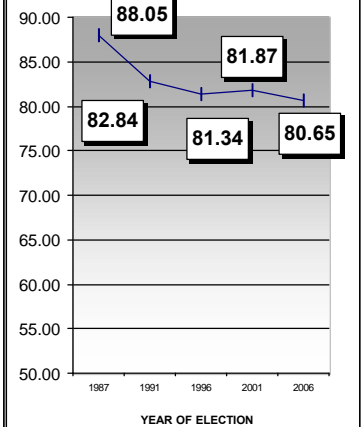

GRAPH SHOWING THE POLL PERCENTAGE

CANDIDATES & FINAL RESULTS

Sl No	Name Of Candidate	Sex/ Age	Cat.	Party	Symbol Allotted	VOTES SECURED		TOTAL	% OF VOTES
						GENL	POSTAL		
1	KUNHAMMED MASTER Kurangottu House, Manjanyam P O,	M / 56	GEN	CPIM	Hammer, Sickle and Star	68411	593	69004	50.93
2	JAMES THEKKANADAN Thekkanattu House, Punnathura East,Kottayam	M / 30	GEN	KC(M)	Two Leaves	58070	294	58364	43.08
3	DR.RAJAN K ADIYODI Nalina Layam, Perumbra, Kozhikode	M / 49	GEN	BJP	Lotus	5226	8	5234	3.86
4	K K BALAKRISHNAN Kaveengulla Chalil House, Chengorth, Peruvannamuzhi	M / 57	SC	BSP	Elephant	787	0	787	0.58
5	PRAKASAN KAPPUMMAL Kappummol House,Eravattoor P.O.,	M / 40	GEN	IND	Axe	726	0	726	0.54
6	N C NARAYANA KURUP Moosasukandi Meethal House, Kappathoor P.O.,	M / 65	GEN	ADMK	Banana	543	0	543	0.40
7	V K CHANDRAN Mandanattu Meethal House, Chenoli P.O,	M / 38	GEN	IND	Television	520	4	524	0.39
8	V K KUNHAMMED Vadakkkazhakkottu House, P.O. Cheruvannoor	M / 37	GEN	IND	Aeroplane	294	0	294	0.22
TOTAL						134577	899	135476	
MARGIN OF VICTORY						10640			
INVALID / UNCOUNTED VOTES : 27						TOTAL VOTES POLLED :- 135503