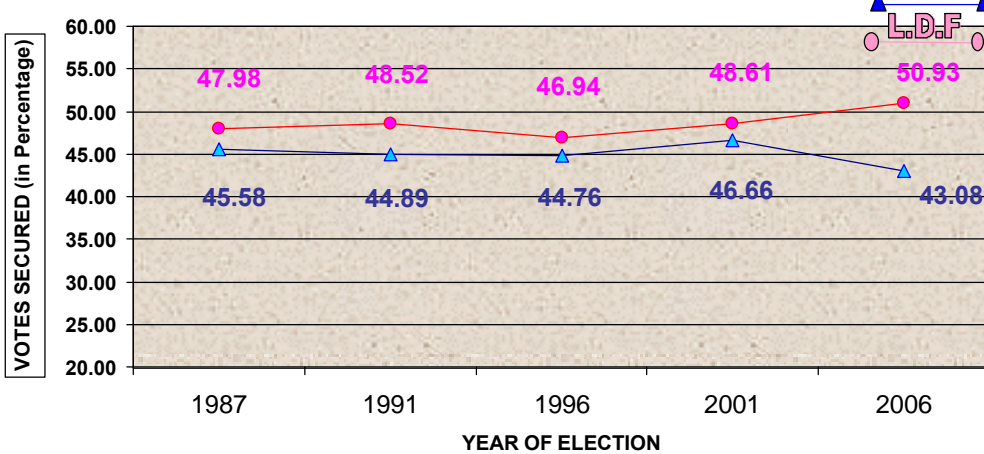

021 PERAMBRA LAC

PREVIOUS HISTORY OF LAC

Year	Electorate	Votes Polled	% of Poll	Name of LDF Camd.	LDF Votes	LDF %	Name of UDF Camd.	UDF Votes	UDF %	WINNER	Margin
1987	116076	102203	88.05	A K PADMANABHAN	49034	47.98	K A DEVASIA	46584	45.58	LDF	2450
1991	146728	121547	82.84	N K RADHA	58978	48.52	K A DEVASIA	54562	44.89	LDF	4416
1996	155393	126397	81.34	N K RADHA	59328	46.94	ROSHY AUGUSTINE	56576	44.76	LDF	2752
2001	167578	137195	81.87	T P RAMAKRISHNAN	66695	48.61	P T JOSE	64011	46.66	LDF	2684
2006	168021	135503	80.65	K KUNHAMMED	69004	50.93	JAMES THEKEKADAN	58364	43.08	LDF	10640

GRAPH SHOWING THE PREVIOUS HISTORY OF LAC

GRAPH SHOWING THE POLL PERCENTAGE

CANDIDATES & FINAL RESULTS

Sl No	Name Of Candidate	Sex/ Age	Cat.	Party	Symbol Allotted	VOTES SECURED		TOTAL	% OF VOTES
						GENL	POSTAL		
1	KUNHAMMED MASTER Kurangottu House, Manjanyam P O,	M / 56	GEN	CPIM	Hammer, Sickle and Star	68411	593	69004	50.93
2	JAMES THEKKANADAN Thekkanattu House, Punnathura East,Kottayam	M / 30	GEN	KC(M)	Two Leaves	58070	294	58364	43.08
3	DR.RAJAN K ADIYODI Nalina Layam, Perumbra, Kozhikode	M / 49	GEN	BJP	Lotus	5226	8	5234	3.86
4	K K BALAKRISHNAN Kaveengulla Chalil House, Chengorth, Peruvannamuzhi	M / 57	SC	BSP	Elephant	787	0	787	0.58
5	PRAKASAN KAPPUMMAL Kappummol House,Eravattoor P.O.,	M / 40	GEN	IND	Axe	726	0	726	0.54
6	N C NARAYANA KURUP Moosasukandi Meethal House, Kappathoor P.O.,	M / 65	GEN	ADMK	Banana	543	0	543	0.40
7	V K CHANDRAN Mandanattu Meethal House, Chenoli P.O,	M / 38	GEN	IND	Television	520	4	524	0.39
8	V K KUNHAMMED Vadakkkazhakkottu House, P.O. Cheruvannoor	M / 37	GEN	IND	Aeroplane	294	0	294	0.22
TOTAL						134577	899	135476	
MARGIN OF VICTORY						10640			
INVALID / UNCOUNTED VOTES : 27						TOTAL VOTES POLLED :- 135503			