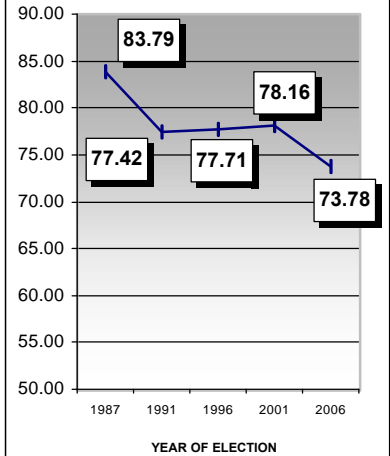

### PREVIOUS HISTORY OF LAC

Year	Electorate	Votes Polled	% of Poll	Name of LDF Camd.	LDF Votes	LDF %	Name of UDF Camd.	UDF Votes	UDF %	WINNER	Margin
1987	122313	102489	83.79	T DEVI	43742	42.68	M T PADMA	48444	47.27	UDF	4702
1991	156664	121284	77.42	C KUNHAMMED	54139	44.64	M T PADMA	56642	46.70	UDF	2503
1996	161465	125471	77.71	P VISHWAN	59242	47.22	P SANKARAN	54391	43.35	LDF	4851
2001	176790	138171	78.16	P VISHWAN	60188	43.56	P SANKARAN	66644	48.23	UDF	6456
2006	173811	128230	73.78	P VISHWAN	65514	51.10	P SANKARAN	47030	36.68	LDF	18484

**GRAPH SHOWING THE PREVIOUS HISTORY OF LAC**

**GRAPH SHOWING THE POLL PERCENTAGE**