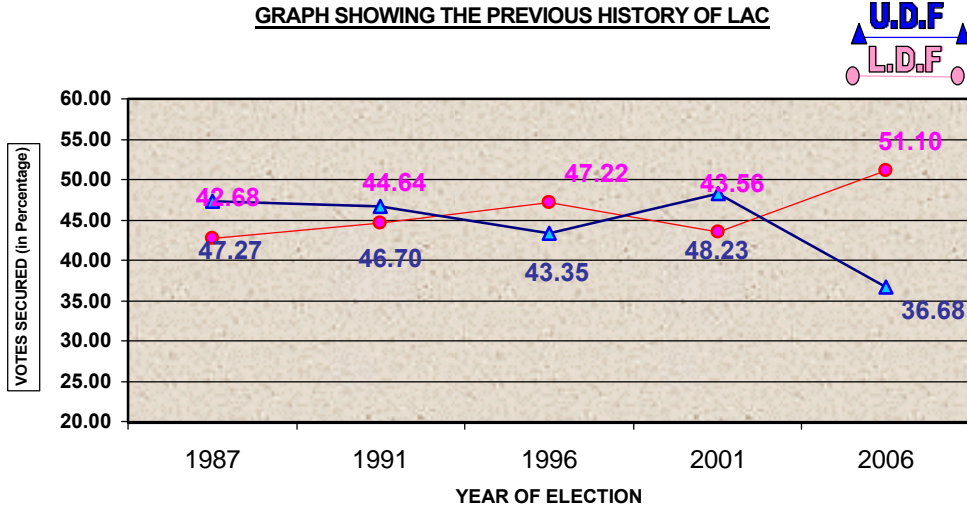

### PREVIOUS HISTORY OF LAC

Year	Electorate	Votes Polled	% of Poll	Name of LDF Camd.	LDF Votes	LDF %	Name of UDF Camd.	UDF Votes	UDF %	WINNER	Margin
1987	122313	102489	83.79	T DEVI	43742	42.68	M T PADMA	48444	47.27	UDF	4702
1991	156664	121284	77.42	C KUNHAMMED	54139	44.64	M T PADMA	56642	46.70	UDF	2503
1996	161465	125471	77.71	P VISHWAN	59242	47.22	P SANKARAN	54391	43.35	LDF	4851
2001	176790	138171	78.16	P VISHWAN	60188	43.56	P SANKARAN	66644	48.23	UDF	6456
2006	173811	128230	73.78	P VISHWAN	65514	51.10	P SANKARAN	47030	36.68	LDF	18484

**GRAPH SHOWING THE PREVIOUS HISTORY OF LAC**

**GRAPH SHOWING THE POLL PERCENTAGE**