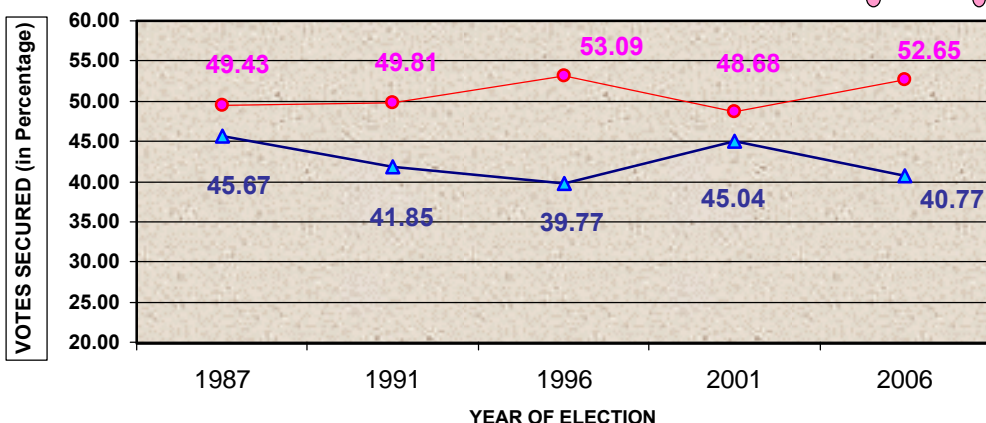

019 MEPPAYYUR LAC

PREVIOUS HISTORY OF LAC

Year	Electorate	Votes Polled	% of Poll	Name of LDF Camd.	LDF Votes	LDF %	Name of UDF Camd.	UDF Votes	UDF %	WINNER	Margin
1987	115029	97788	85.01	A KANARAN	48337	49.43	A V ABDURAHIMAN	44663	45.67	LDF	3674
1991	146114	117174	80.19	A KANARAN	58362	49.81	K BALAKRISHNAN	49038	41.85	LDF	9324
1996	156769	124195	79.22	A KANARAN	65932	53.09	P V MOHAMMED	49388	39.77	LDF	16544
2001	158091	130884	82.79	MATHAI CHACKO	63709	48.68	P AMMED MASTER	58953	45.04	LDF	4756
2006	161852	133702	82.61	K K LATHIKA	70369	52.65	T T ISMAIL	54482	40.77	LDF	15887

GRAPH SHOWING THE PREVIOUS HISTORY OF LAC