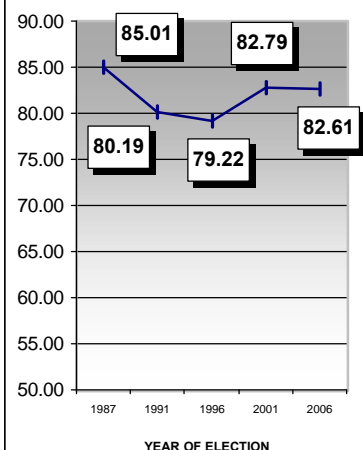

GRAPH SHOWING THE POLL PERCENTAGE

CANDIDATES & FINAL RESULTS

Sl No	Name Of Candidate	Sex/ Age	Cat.	Party	Symbol Allotted	VOTES SECURED		TOTAL	% OF VOTES
						GENL	POSTAL		
1	K K LATHIKA Pookkott House,P.O. Vattoli ,Kakkattil	F / 44	GEN	CPIM	Hammer, Sickle and Star	69888	481	70369	52.65
2	T T ISMAIL Thoufeeque, Vengalam, Elathur	M / 42	GEN	ML	Ladder	54239	243	54482	40.77
3	T K PRABHAKARAN MASTER Thachanandiyil,P.O. Purameri,	M / 49	GEN	BJP	Lotus	5362	8	5370	4.02
4	M K RAJAN SUCI Office,River Road, Kuttiadi P.O	M / 40	GEN	IND	Book	1289	0	1289	0.96
5	ISMAIL P T Parambath, Kuttoth, Keezhal P.O., Vadakara	M / 28	GEN	IND	Comb	726	0	726	0.54
6	T V GEETHA Adukkauthummal, Madavoor, Narikkuni	F / 38	GEN	BSP	Elephant	572	0	572	0.43
7	KALANTHAN HAJI Nidiyakuniyil,,P.O. Paleri, Via Kuttiadi	M / 57	GEN	IND	Walking Stick	302	1	303	0.23
8	E C JANAKI Edacherri Chalil,,P.O. Kadiyangad, Peramba	F / 54	GEN	IND	Bell	289	0	289	0.22
9	RAJAN UMMAR KANDY Padinhare Ummer,Kandy P.O., Kappad	M / 50	GEN	IND	Aeroplane	242	0	242	0.18
TOTAL						132909	733	133642	
MARGIN OF VICTORY						15887			

INVALID / UNCOUNTED VOTES : 60

TOTAL VOTES POLLED :- 133702