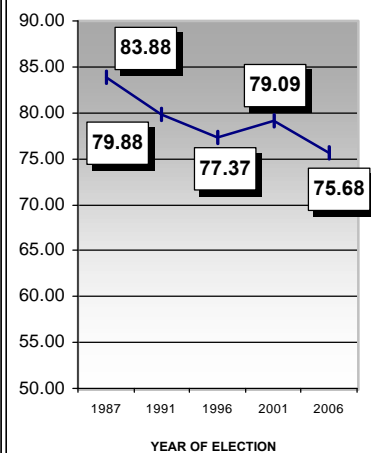

GRAPH SHOWING THE POLL PERCENTAGE

CANDIDATES & FINAL RESULTS

Sl No	Name Of Candidate	Sex/ Age	Cat.	Party	Symbol Allotted	VOTES SECURED		TOTAL	% OF VOTES
						GENL	POSTAL		
1	BINOY VISWAM Muthuchippi, Thondayad, Kozhikode	M/50	GEN	CPI	Ears of Corn And Sickle	66926	212	67138	53.33
2	ADV.M.VEERAN KUTTY 5/ 1561/ E Jawahar Nagar, Mylanchi House, Eranhippalam P.O	M/58	GEN	INC	HAND	49568	121	49689	39.47
3	ADV.PRAKASH BABU Kutti Poricha, Parambath House, Narippatta P.O.	M/27	GEN	BJP	Lotus	6345	5	6350	5.04
4	P.P.SUDHAKARAN Alakkattu Tharammal House, Velomperuvayal P.O.,	M/39	SC	IND	Television	1566	0	1566	1.24
5	K.SASEENDRAN Kavathummal House, Kallachi P.O.,	M/37	SC	BSP	Elephant	1138	0	1138	0.90
TOTAL						125543	338	125881	
MARGIN OF VICTORY						17449			

INVALID / UNCOUNTED VOTES : 31

TOTAL VOTES POLLED :- 125912