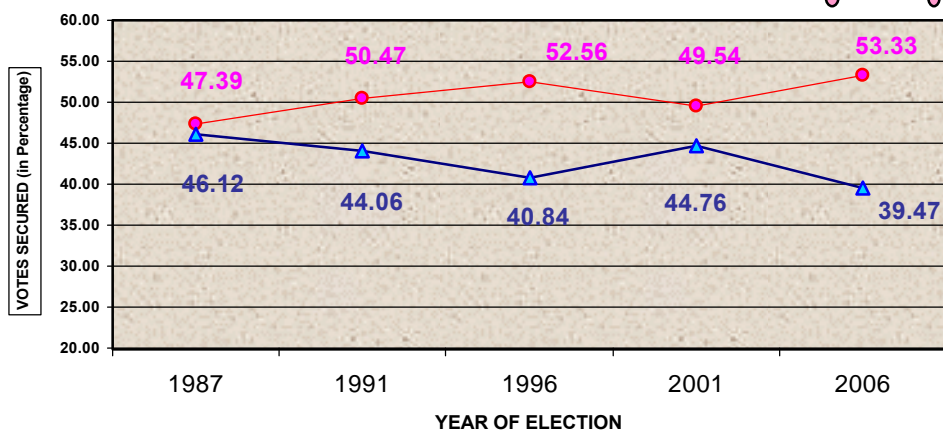

018 NADAPURAM LAC

PREVIOUS HISTORY OF LAC

Year	Electorate	Votes Polled	% of Poll	Name of LDF Camd.	LDF Votes	LDF %	Name of UDF Camd.	UDF Votes	UDF %	WINNER	Margin
1987	118093	99059	83.88	SATHYAN MOKERY	46945	47.39	N P MOIDEEN	45688	46.12	LDF	1257
1991	148954	118979	79.88	SATHYAN MOKERY	60053	50.47	P SHADULI	52427	44.06	LDF	7626
1996	161232	124743	77.37	SATHYAN MOKERY	65561	52.56	ABU K C	50944	40.84	LDF	14617
2001	163629	129408	79.09	BENOY VISWAM	64110	49.54	K P RAJAN	57917	44.76	LDF	6193
2006	166365	125912	75.68	BENOY VISWAM	67138	53.33	M VEERANKUTTY	49689	39.47	LDF	17449

GRAPH SHOWING THE PREVIOUS HISTORY OF LAC