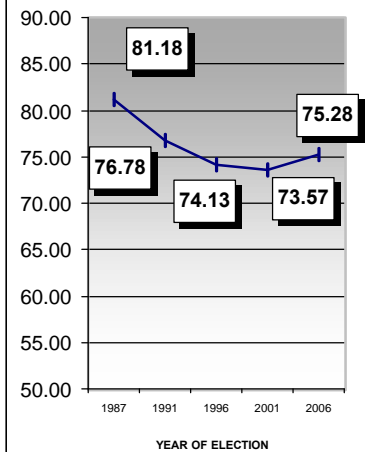

GRAPH SHOWING THE POLL PERCENTAGE

CANDIDATES & FINAL RESULTS

Sl No	Name Of Candidate	Sex/ Age	Cat.	Party	Symbol Allotted	VOTES SECURED		TOTAL	% OF VOTES
						GENL	POSTAL		
1	Adv. M K PREMNATH Kannameath House, Chombala,	M / 51	GNL	JD(S)	A lady farmer carrying paddy on her head	64575	357	64932	54.60
2	PONNARATH BALAKRISHNAN Ponnara House, Memunda P.O.,	M / 56	GNL	INC	Hand	43550	113	43663	36.71
3	P M ASOKAN Anijinsha, Koroth Road P.O.,	M / 60	GNL	BJP	Lotus	7324	7	7331	6.16
4	EDACHERY DASAN Koyiloth Mechal, Puthur, Vatakara	M / 47	GNL	BSP	Elephant	1755	0	1755	1.48
5	P BHARATHAN Karthika, Eranthikal,	M / 63	GNL	IND	Railway Engine	1248	1	1249	1.05
TOTAL						118452	478	118930	
MARGIN OF VICTORY						21269			

INVALID / UNCOUNTED VOTES : 33

TOTAL VOTES POLLED :- 118963