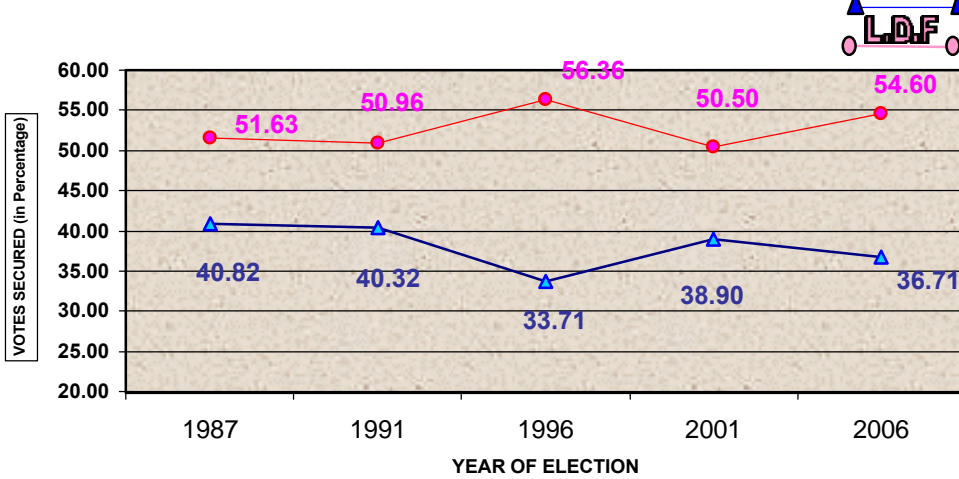

017 BADAKARA LAC

PREVIOUS HISTORY OF LAC

Year	Electorate	Votes Polled	% of Poll	Name of LDF Camd.	LDF Votes	LDF %	Name of UDF Camd.	UDF Votes	UDF %	WINNER	Margin
1987	120023	97436	81.18	K CHANDRASEKARAN	50309	51.63	A SUJANAPAL	39776	40.82	LDF	10533
1991	152893	117392	76.78	K CHANDRASEKARAN	59820	50.96	K C ABU	47336	40.32	LDF	12484
1996	160718	119139	74.13	C K NANU	67145	56.36	VALSALAN C	40159	33.71	LDF	26986
2001	165909	122057	73.57	C K NANU	61636	50.50	K BALANARAYANAN	47477	38.90	LDF	14159
2006	158018	118963	75.28	M K PREMNATH	64932	54.60		43663	36.71	LDF	21269

GRAPH SHOWING THE PREVIOUS HISTORY OF LAC