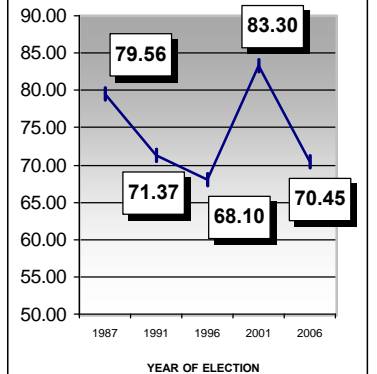

### PREVIOUS HISTORY OF LAC

Year	Electorate	Votes Polled	% of Poll	Name of LDF Camd.	LDF Votes	LDF %	Name of UDF Camd.	UDF Votes	UDF %	WINNER	Margin
1987	114899	91413	79.56	K C KUNHIRAMAN	37409	40.92	K RAGHAVAN MASTER	46368	50.72	UDF	8959
1991	142081	101403	71.37	K C KUNHIRAMAN	43150	42.55	K RAGHAVAN MASTER	50685	49.98	UDF	7535
1996	160018	108977	68.10	K C KUNHIRAMAN	42652	39.14	RADHA RAGHAVAN	50617	46.45	UDF	7965
2001	152613	127120	83.30	SARADA SAJEEVAN	51839	40.78	RADHA RAGHAVAN	65684	51.67	UDF	13845
2006	179901	126735	70.45	K C KUNHIRAMAN	61970	48.92	P BALAN	46855	36.99	LDF	15115

**GRAPH SHOWING THE PREVIOUS HISTORY OF LAC**

**GRAPH SHOWING THE POLL PERCENTAGE**