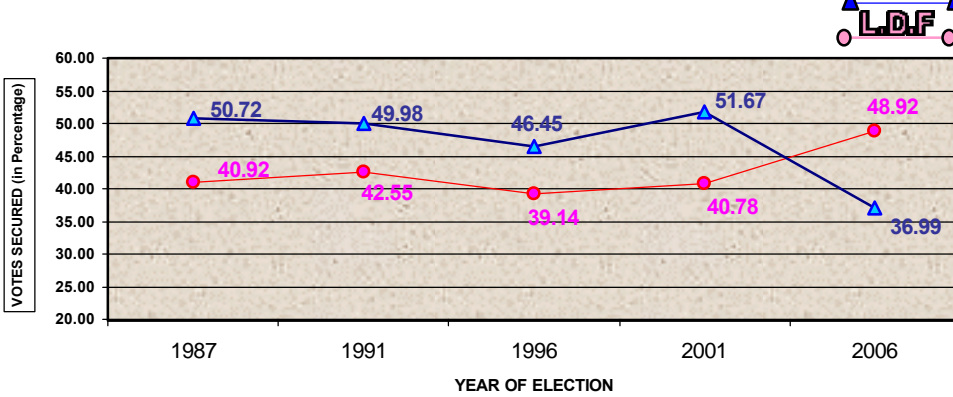

### PREVIOUS HISTORY OF LAC

Year	Electorate	Votes Polled	% of Poll	Name of LDF Camd.	LDF Votes	LDF %	Name of UDF Camd.	UDF Votes	UDF %	WINNER	Margin
1987	114899	91413	79.56	K C KUNHIRAMAN	37409	40.92	K RAGHAVAN MASTER	46368	50.72	UDF	8959
1991	142081	101403	71.37	K C KUNHIRAMAN	43150	42.55	K RAGHAVAN MASTER	50685	49.98	UDF	7535
1996	160018	108977	68.10	K C KUNHIRAMAN	42652	39.14	RADHA RAGHAVAN	50617	46.45	UDF	7965
2001	152613	127120	83.30	SARADA SAJEEVAN	51839	40.78	RADHA RAGHAVAN	65684	51.67	UDF	13845
2006	179901	126735	70.45	K C KUNHIRAMAN	61970	48.92	P BALAN	46855	36.99	LDF	15115

**GRAPH SHOWING THE PREVIOUS HISTORY OF LAC**

**GRAPH SHOWING THE POLL PERCENTAGE**