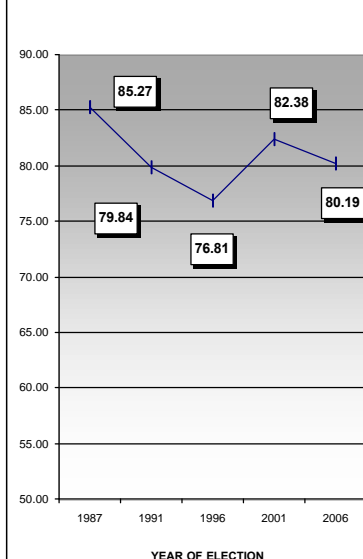

GRAPH SHOWING THE POLL PERCENTAGE

CANDIDATES & FINAL RESULTS

Sl No	Name Of Candidate	Sex/ Age	Cat.	Party	Symbol Allotted	VOTES SECURED		TOTAL	% OF VOTES
						GENL	POSTAL		
1	K K SHYLAJA TEACHER Arathi,Pazhassi,Uruvachal (P.O),Kannur	F/ 47	GEN	CPIM	Hammer, Sickle and Star	71678	387	72065	50.18
2	PROFESSOR A.D MUSTAFA Serene,Kannookkara,Kannur 6	M/ 60	GEN	INC	Hand	62612	354	62966	43.84
3	M G RAMAKRISHNAN Mukkilekkadu Veedu,Vellad (P.O),Alakode (Via),Kannur	M/ 62	GEN	BJP	Hand	5142	10	5152	3.59
4	MUSTAFA Kunnamkattil House,Keezhpally (P.O),Kannur	M/ 26	GEN	IND	Shuttle	1372	2	1374	0.96
5	K K SHYLA Kunuyil Veedu,Poolakutty (P.O),Kannur	F/ 39	SC	IND	Dao	1317	0	1317	0.92
6	RADHAMANI NARAYANAKUMAR Kalasaparambath Veedu,Santhigiri (P.O),Kelakam,Kannur	F/ 34	GEN	IND	Glass Tumbler	743	1	744	0.52
TOTAL						142864	754	143618	
MARGIN OF VICTORY						9099			

INVALID / UNCOUNTED VOTES : 36

TOTAL VOTES POLLED :- 143654