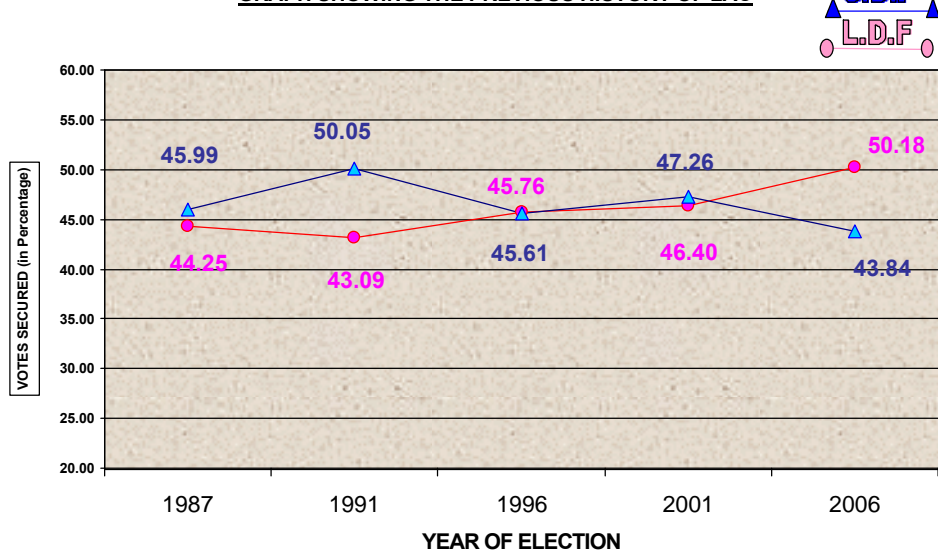

015 PERVAVOOR LAC

PREVIOUS HISTORY OF LAC

Year	Electorate	Votes Polled	% of Poll	Name of LDF Camd.	LDF Votes	LDF %	Name of UDF Camd.	UDF Votes	UDF %	WINNER	Margin
1987	121937	103981	85.27	RAMACHANDRAN KADANNAPPALLY	46012	44.25	K P NOORUDHEEN	47817	45.99	UDF	1805
1991	150678	120294	79.84	RAMACHANDRAN KADANNAPPALLY	51834	43.09	K P NOORUDHEEN	60212	50.05	UDF	8378
1996	163451	125549	76.81	K T KUNHU MOHAMME	57450	45.76	K P NOORUDHEEN	57264	45.61	LDF	186
2001	166530	137189	82.38	K T KUNHU MOHAMME	63662	46.40	A D MUSTHAFA	64835	47.26	UDF	1173
2006	179145	143654	80.19	K K SHYLAJA TEACHE	72065	50.18	A D MUSTHAFA	62966	43.84	LDF	9099

GRAPH SHOWING THE PREVIOUS HISTORY OF LAC