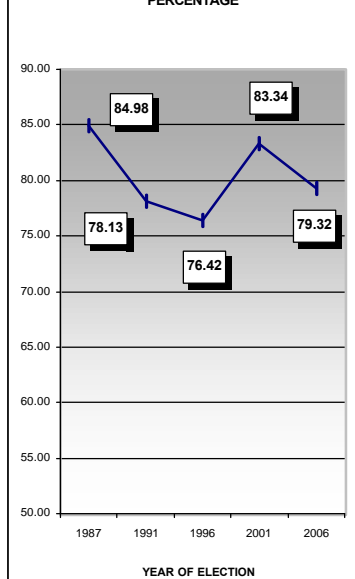

GRAPH SHOWING THE POLL PERCENTAGE

CANDIDATES & FINAL RESULTS

Sl No	Name Of Candidate	Sex/ Age	Cat.	Party	Symbol Allotted	VOTES SECURED		TOTAL	% OF VOTES
						GENL	POSTAL		
1	P JAYARAJAN Pattiam Gopalan Smaraka Mandiram,Kuthuparamba (P.O),	M/ 53	GEN	CPIM	Hammer, Sickle and Star	77839	407	78246	62.62
2	ADV.SAJEEV JOSEPH Ananda Bhavan,Nuchiyad (P.O),(Via) Ulikkal	M/ 34	GEN	INC	Hand	39747	172	39919	31.94
3	ADV.M K RANJITH Prabha,Kuthuparamba (P.O),	M/ 51	GEN	BJP	Lotus	5259	10	5269	4.22
4	SAJI JOSEPH Edassery,Poolakutty (P.O),	M/ 27	GEN	IND	Glass Tumbler	954	0	954	0.76
5	JAYARAJ K G Kaliyath House,Chempanthotty (P.O),	M/ 29	GEN	IND	Bead Necklace	574	1	575	0.46
TOTAL						124373	590	124963	
MARGIN OF VICTORY						38327			
INVALID / UNCOUNTED VOTES : 65						TOTAL VOTES POLLED :- 125028