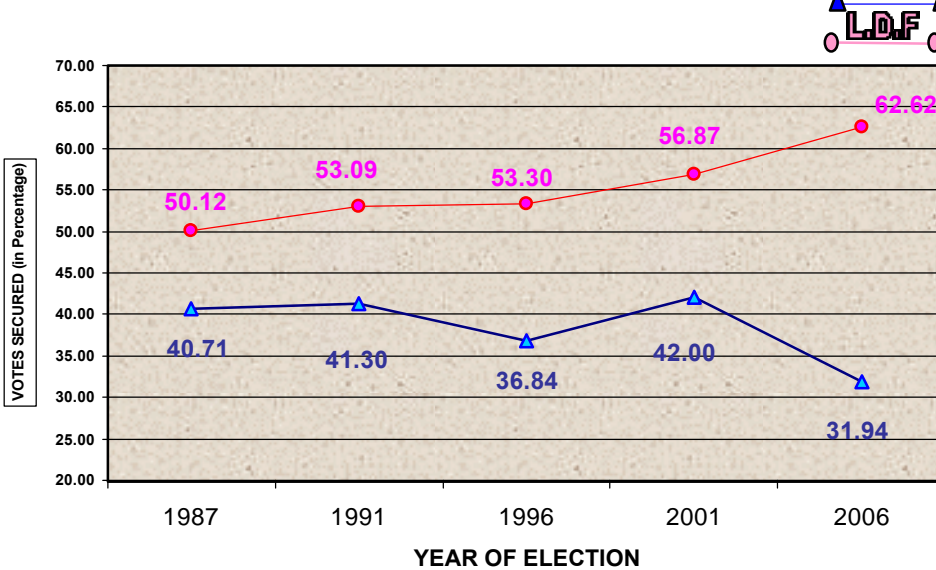

014 KUTHUPARAMBA LAC

PREVIOUS HISTORY OF LAC

Year	Electorate	Votes Polled	% of Poll	Name of LDF Camd.	LDF Votes	LDF %	Name of UDF Camd.	UDF Votes	UDF %	WINNER	Margin
1987	112062	95230	84.98	K P MAMMU MASTER	47734	50.12	P RAMAKRISHNAN	38771	40.71	LDF	8963
1991	141876	110844	78.13	PINARAY VIJAYAN	58842	53.09	P RAMAKRISHNAN	45782	41.30	LDF	13060
1996	151050	115430	76.42	K K SHYLAJA TEACHER	61519	53.30	M.P.KRISHNAN NAIR	42526	36.84	LDF	18993
2001	150321	125277	83.34	P JAYARAJAN	71240	56.87	K PRABHAKARAN	52620	42.00	LDF	18620
2006	157631	125028	79.32	P JAYARAJAN	78246	62.62	SAJEEV JOSEPH	39919	31.94	LDF	38327

GRAPH SHOWING THE PREVIOUS HISTORY OF LAC