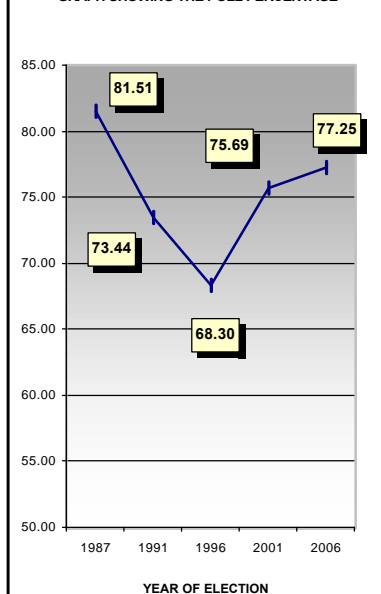

GRAPH SHOWING THE POLL PERCENTAGE

CANDIDATES & FINAL RESULTS

Sl No	Name Of Candidate	Sex/ Age	Cat.	Party	Symbol Allotted	VOTES SECURED		TOTAL	% OF VOTES
						GENL	POSTAL		
1	KODIYERI BALAKRISHNAN 9/283-Mottammel House ,Kodiyeri,(P.O) Moozhikkara,Thalassery	M/ 52	GEN	CPIM	Hammer, Sickle and Star	53587	320	53907	53.12
2	RAJ MOHAN UNNITHAN Kambiyil Veedu,Kollam,	M/ 52	GEN	INC	Hand	43662	190	43852	43.21
3	SATHYA PRAKASHAN Puthalath,(P.O) Thoovakkunnu,	M/ 39	GEN	BJP	Lotus	2582	7	2589	2.55
4	RAJAGOPALAN UNNITHAN Vadakkedath Vayalil Veedu,Pattathanam (P.O),Kollam	M/ 40	GEN	IND	Glass Tumbler	538	0	538	0.53
5	SAJEEVAN PARAMBAN Kallen house,Pulloppi South Colony,(P.O) Kannadiparamba	M/ 34	SC	BSP	Elephant	356	0	356	0.35
6	K BALAKRISHNAN Kapoor House,Mundayad (P.O),	M/ 39	GEN	IND	Whistle	240	0	240	0.24
TOTAL						100965	517	101482	
MARGIN OF VICTORY						10055			
INVALID / UNCOUNTED VOTES : 38						TOTAL VOTES POLLED :- 101520