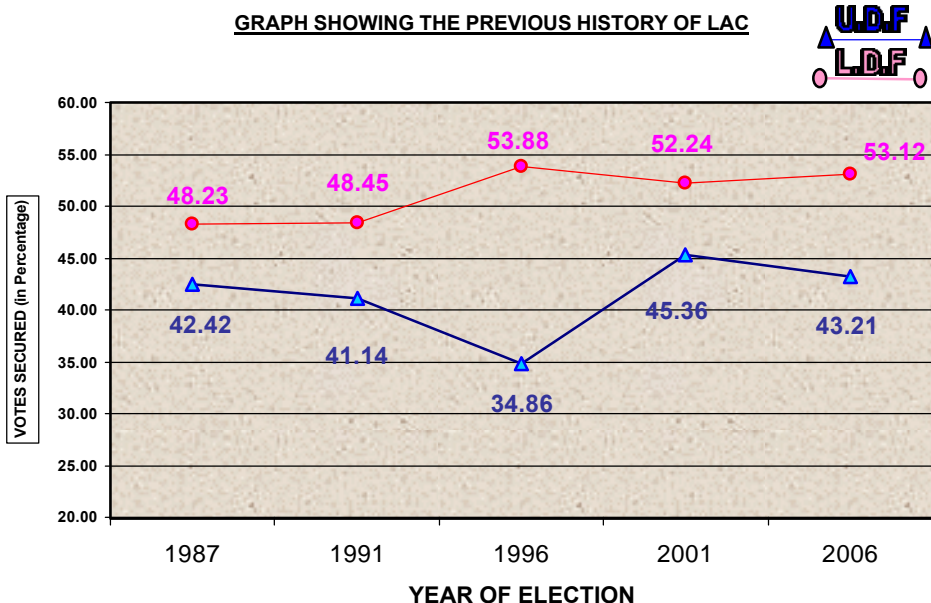

012 THALASSERRY LAC

PREVIOUS HISTORY OF LAC

Year	Electorate	Votes Polled	% of Poll	Name of LDF Camd.	LDF Votes	LDF %	Name of UDF Camd.	UDF Votes	UDF %	WINNER	Margin
1987	113231	92300	81.51	KODIYERI BALAKRISHNAN	44520	48.23	K SUDHAKARAN	39152	42.42	LDF	5368
1991	137528	101002	73.44	K P MAMMU MASTER	48936	48.45	A D MUSTAFA	41550	41.14	LDF	7386
1996	141280	96491	68.30	K.P.MAMMU MASTER	51985	53.88	K C KADMABOORAN	33635	34.86	LDF	18350
2001	135075	102234	75.69	KODIYERI BALAKRISHNAN	53412	52.24	SAJEEV MORALI	46369	45.36	LDF	7043
2006	131410	101520	77.25	KODIYERI BALAKRISHNAN	53907	53.12	RAJ MOHAN UNNITHAN	43852	43.21	LDF	10055

GRAPH SHOWING THE PREVIOUS HISTORY OF LAC