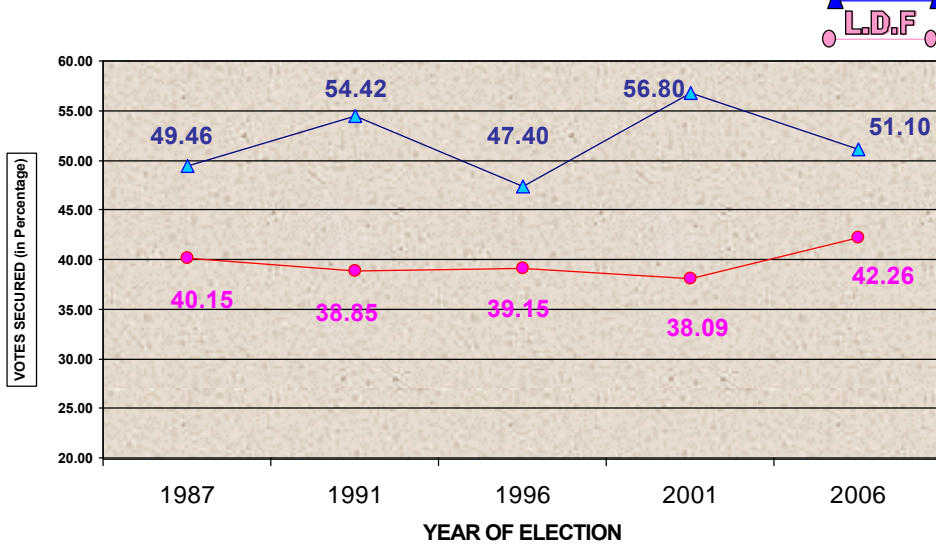

### PREVIOUS HISTORY OF LAC

Year	Electorate	Votes Polled	% of Poll	Name of LDF Camd.	LDF Votes	LDF %	Name of UDF Camd.	UDF Votes	UDF %	WINNER	Margin
1987	108426	86515	79.79	A K SASEENDRAN	34739	40.15	P BHASKARAN	42787	49.46	UDF	8048
1991	129574	95084	73.38	A K SASEENDRAN	36937	38.85	N RAMAKRISHNAN	51742	54.42	UDF	14805
1996	135503	95243	70.29	N.RAMAKRISHNAN	37286	39.15	K SUDHAKARAN	45148	47.40	UDF	7862
2001	148343	102250	68.93	KASIM IRIKKUR	38947	38.09	K SUDHAKARAN	58080	56.80	UDF	19133
2006	130348	97372	74.70	K P SAHADEVAN	41132	42.26	K SUDHAKARAN	49745	51.10	UDF	8613

**GRAPH SHOWING THE PREVIOUS HISTORY OF LAC**

**GRAPH SHOWING THE POLL PERCENTAGE**