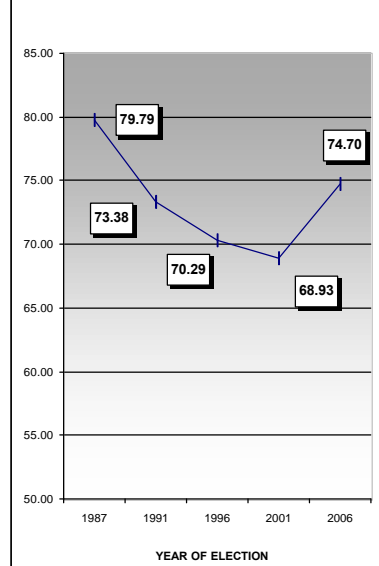

### PREVIOUS HISTORY OF LAC

Year	Electorate	Votes Polled	% of Poll	Name of LDF Camd.	LDF Votes	LDF %	Name of UDF Camd.	UDF Votes	UDF %	WINNER	Margin
1987	108426	86515	79.79	A K SASEENDRAN	34739	40.15	P BHASKARAN	42787	49.46	UDF	8048
1991	129574	95084	73.38	A K SASEENDRAN	36937	38.85	N RAMAKRISHNAN	51742	54.42	UDF	14805
1996	135503	95243	70.29	N.RAMAKRISHNAN	37286	39.15	K SUDHAKARAN	45148	47.40	UDF	7862
2001	148343	102250	68.93	KASIM IRIKKUR	38947	38.09	K SUDHAKARAN	58080	56.80	UDF	19133
2006	130348	97372	74.70	K P SAHADEVAN	41132	42.26	K SUDHAKARAN	49745	51.10	UDF	8613

**GRAPH SHOWING THE PREVIOUS HISTORY OF LAC**

**GRAPH SHOWING THE POLL PERCENTAGE**