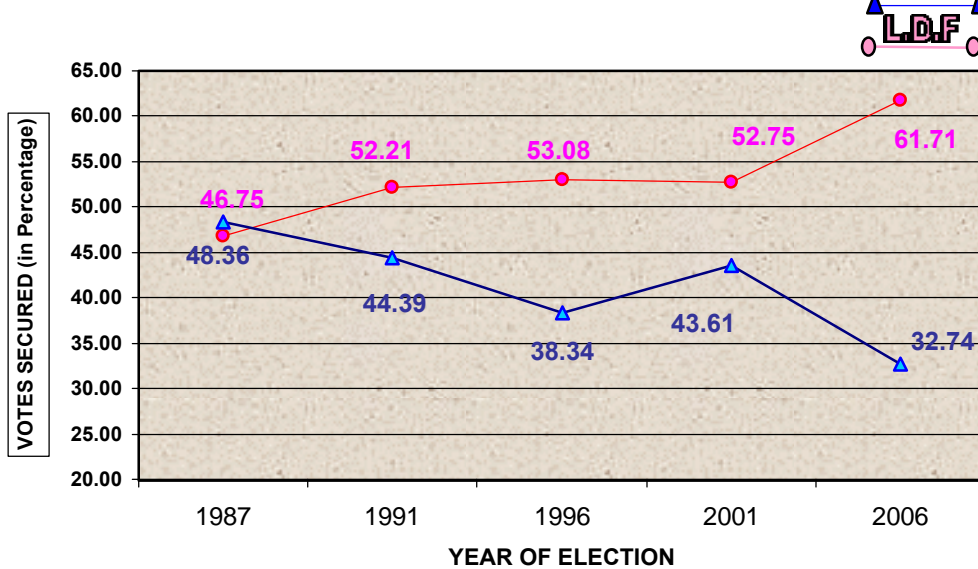

### PREVIOUS HISTORY OF LAC

Year	Electorate	Votes Polled	% of Poll	Name of LDF Camd.	LDF Votes	LDF %	Name of UDF Camd.	UDF Votes	UDF %	WINNER	Margin
1987	99997	86076	86.08	E P JAYARAJAN	40240	46.75	M V RAGHAVAN	41629	48.36	UDF	1389
1991	123774	98580	79.65	E P JAYARAJAN	51466	52.21	C P MOOSAKUTTY	43757	44.39	LDF	7709
1996	131997	98426	74.57	T K BALAN	52240	53.08	T P HAREENDRAN	37734	38.34	LDF	14506
2001	142447	107257	75.30	T K BALAN	56573	52.75	C A AJEER	46777	43.61	LDF	9796
2006	133825	101723	76.01	M PRAKASAN MASTER	62768	61.71	K K NANU	33300	32.74	LDF	29468

**GRAPH SHOWING THE PREVIOUS HISTORY OF LAC**

**GRAPH SHOWING THE POLL PERCENTAGE**