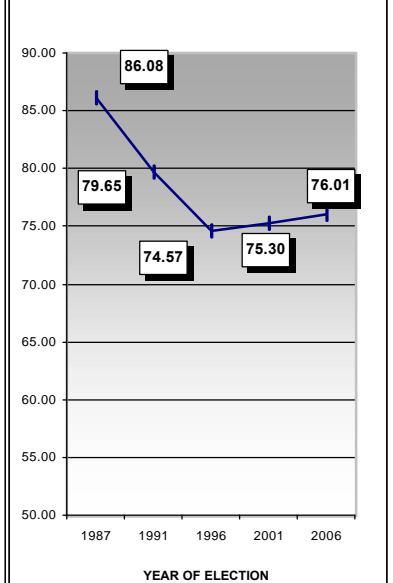

### PREVIOUS HISTORY OF LAC

Year	Electorate	Votes Polled	% of Poll	Name of LDF Camd.	LDF Votes	LDF %	Name of UDF Camd.	UDF Votes	UDF %	WINNER	Margin
1987	99997	86076	86.08	E P JAYARAJAN	40240	46.75	M V RAGHAVAN	41629	48.36	UDF	1389
1991	123774	98580	79.65	E P JAYARAJAN	51466	52.21	C P MOOSAKUTTY	43757	44.39	LDF	7709
1996	131997	98426	74.57	T K BALAN	52240	53.08	T P HAREENDRAN	37734	38.34	LDF	14506
2001	142447	107257	75.30	T K BALAN	56573	52.75	C A AJEER	46777	43.61	LDF	9796
2006	133825	101723	76.01	M PRAKASAN MASTER	62768	61.71	K K NANU	33300	32.74	LDF	29468

**GRAPH SHOWING THE PREVIOUS HISTORY OF LAC**

**GRAPH SHOWING THE POLL PERCENTAGE**