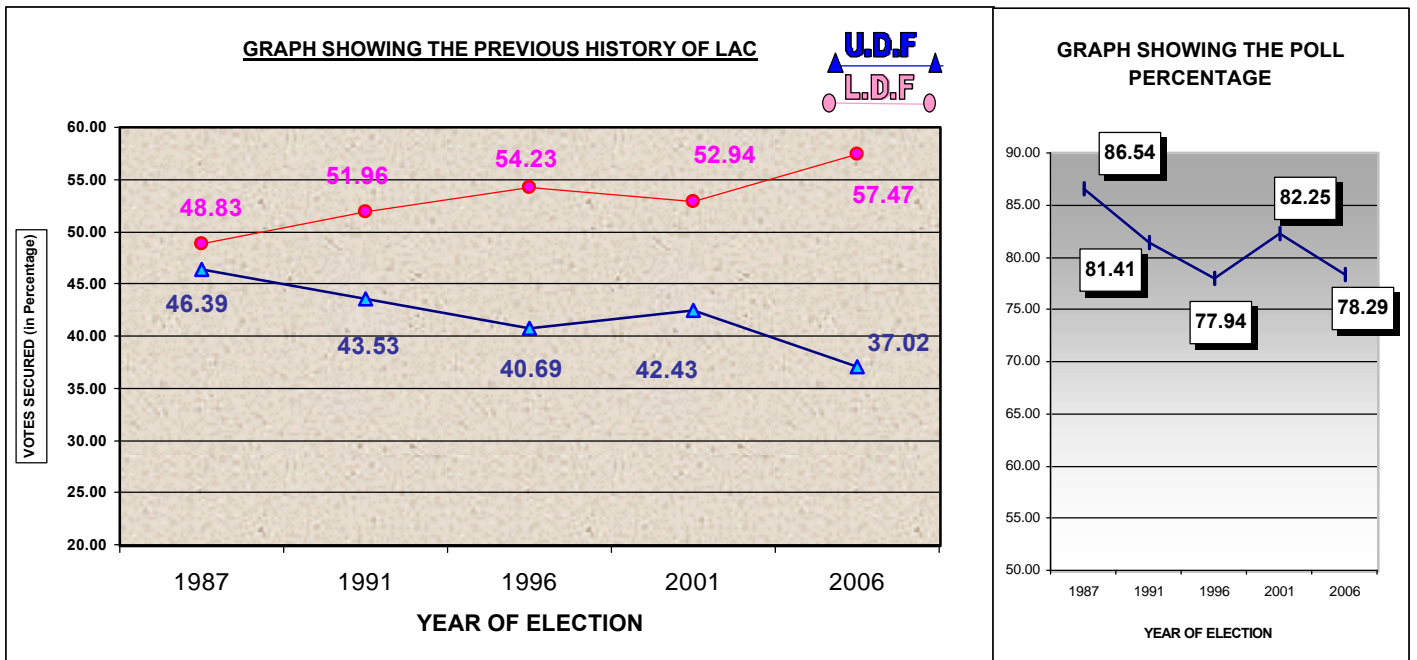

008 TALIPARAMBA LAC

PREVIOUS HISTORY OF LAC

Year	Electorate	Votes Polled	% of Poll	Name of LDF Camd.	LDF Votes	LDF %	Name of UDF Camd.	UDF Votes	UDF %	WINNER	Margin
1987	123643	106997	86.54	K K N PARIYARAM	52247	48.83	C P MOOSAN KUTTY	49631	46.39	LDF	2616
1991	155978	126976	81.41	P KUNHIRAMAN	65973	51.96	M K RAGHAVAN	55273	43.53	LDF	10700
1996	166910	130091	77.94	GOVINDAN MASTER	70550	54.23	SATHEESAN PACHENY	52933	40.69	LDF	17617
2001	176757	145389	82.25	GOVINDAN MASTER	76975	52.94	K SURENDRAN	61688	42.43	LDF	15287
2006	185539	145253	78.29	C.K.P PADMANABHA	82994	57.47	CHANDRAN TILLANKER	53456	37.02	LDF	29538