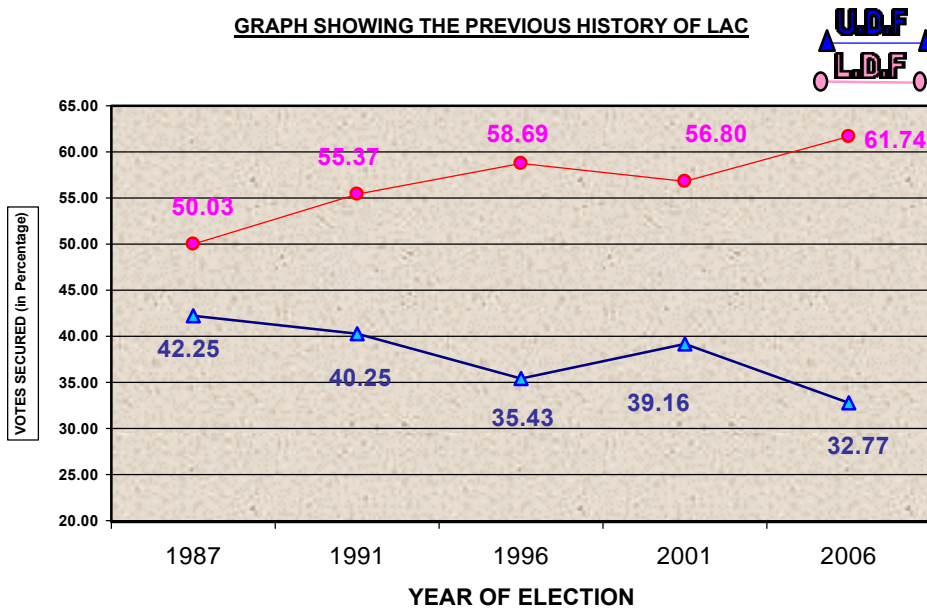

### PREVIOUS HISTORY OF LAC

Year	Electorate	Votes Polled	% of Poll	Name of LDF Camd.	LDF Votes	LDF %	Name of UDF Camd.	UDF Votes	UDF %	WINNER	Margin
1987	121302	100781	83.08	C P NARAYANAN	50421	50.03	M K RAGHAVAN	42581	42.25	LDF	7840
1991	152706	120147	78.68	C P NARAYANAN	66530	55.37	M P MURALI	48365	40.25	LDF	18165
1996	159904	120763	75.52	PINARAYI VIJAYAN	70870	58.69	K N KANDOTH	42792	35.43	LDF	28078
2001	171138	128930	75.34	SREEMATHYTEACHER	73233	56.80	NARAYANAN KUTTY	50495	39.16	LDF	22738
2006	162770	124733	76.63	SREEMATHYTEACHER	76974	61.74	K SURENDRAN	40862	32.77	LDF	36112

GRAPH SHOWING THE PREVIOUS HISTORY OF LAC

GRAPH SHOWING THE POLL PERCENTAGE