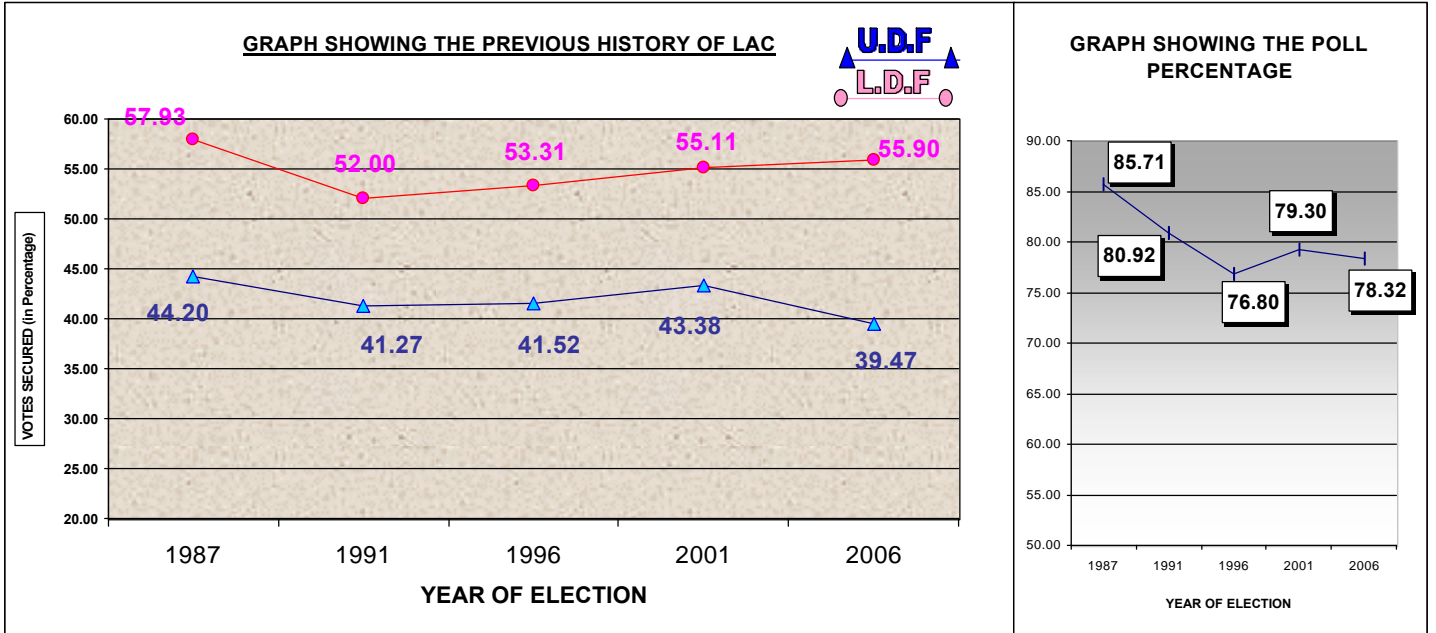

005 - TRIKARPUR LAC

PREVIOUS HISTORY OF LAC

Year	Electorate	Votes Polled	% of Poll	Name of LDF Camd.	LDF Votes	LDF %	Name of UDF Camd.	UDF Votes	UDF %	WINNER	Margin
1987	130995	112272	85.71	E K NAYANAR	65037	57.93	K KUNHIKRISHNAN	49620	44.20	LDF	15417
1991	165013	133528	80.92	E K NAYANAR	69437	52.00	C K SREEDHARAN	55105	41.27	LDF	14332
1996	173989	133625	76.80	SATHISH CHANDRAN	71234	53.31	SONEY SEBASTIAN	55486	41.52	LDF	15748
2001	182751	144928	79.30	SATHISH CHANDRAN	79874	55.11	KARIMBIL KRISHNAN	62865	43.38	LDF	17009
2006	185121	144994	78.32	K KUNHIRAMAN	81050	55.90	A V VAMANAKUMAR	57222	39.47	LDF	23828