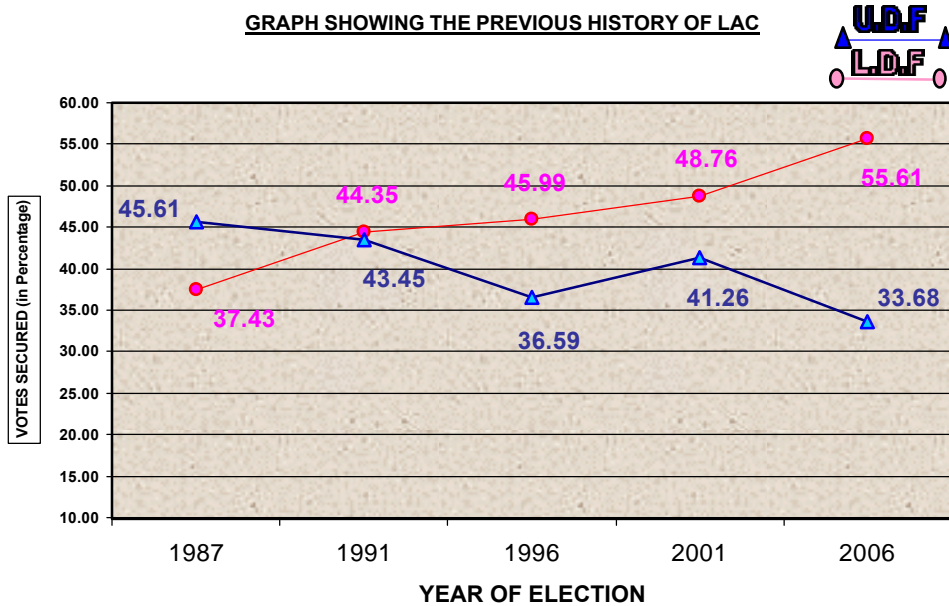

003 - UDMA LAC

PREVIOUS HISTORY OF LAC

Year	Electorate	Votes Polled	% of Poll	Name of LDF Camd.	LDF Votes	LDF %	Name of UDF Camd.	UDF Votes	UDF %	WINNER	Margin
1987	122373	95985	78.44	PURUSHOTHAMAN K	35930	37.43	K P KUNHIKANNAN	43775	45.61	UDF	14057
1991	145976	106358	72.86	P RAGHAVAN	47169	44.35	K P KUNHIKANNAN	46212	43.45	LDF	957
1996	159185	110577	69.46	P RAGHAVAN	50854	45.99	K P KUNHIKANNAN	40459	36.59	LDF	10395
2001	169876	128832	75.84	K V KUNHIRAMAN	62817	48.76	C K SREEDHARAN	53153	41.26	LDF	9664
2006	173879	124495	71.60	K V KUNHIRAMAN	69221	55.61	P GANGADHARAN NAIR	41927	33.68	LDF	27294

GRAPH SHOWING THE PREVIOUS HISTORY OF LAC