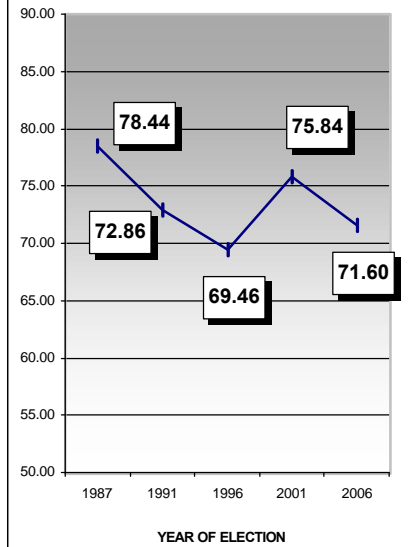

GRAPH SHOWING THE POLL PERCENTAGE

CANDIDATES & FINAL RESULTS

Sl No	Name Of Candidate	Sex/ Age	Cat.	Party	Symbol Allotted	VOTES SECURED		TOTAL	% OF VOTES
						GENL	POSTAL		
1	K V KUNHIRAMAN S/O Appukkal,Beppuri House,,P.O. Udma	M/ 45	GEN	CPIM	Hammer, Sickle and Star	69058	163	69221	55.61
2	P GANGADHARAN NAIR S/O P. Raman Nair,Ganganivas, Periya,,Periya P.O.	M/ 65	GEN	INC	Hand	41847	80	41927	33.68
3	ADV B RAVEENDRAN NAIR S/O Kellu Nair,Karivedakam,Chokala	M / 40	GEN	BJP	Lotus	11106	11	11117	8.93
4	ABDULLA S/O UKKAS,Cheliyodu House,P.O. Perubala	M / 40	GEN	IND	Shuttle	1212	0	1212	0.97
5	N MANI S/O Madaran,Pulikkan Veedu,,P.O. Periya	M / 55	SC	BSP	Elephant	1005	0	1005	0.81
TOTAL						124228	254	124482	
MARGIN OF VICTORY						27294			
INVALID / UNCOUNTED VOTES					13	TOTAL VOTES POLLED			124495