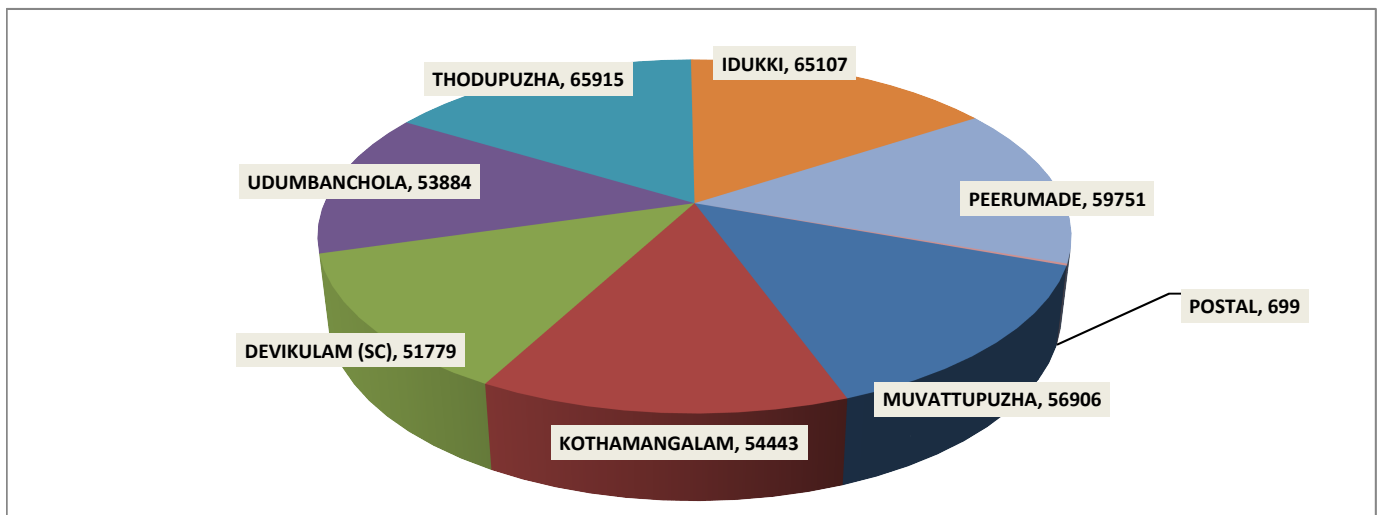

<b>LAC WISE RESULT ANALYSIS</b>										
NO & NAME OF LAC										MARGIN
		NAME OF LEADING CANDIDATE	PARTY	VOTES	% OF VOTES	NAME OF 2ND POSITION CANDIDATE	PARTY	VOTES	% OF VOTES	
086	MUVATTUPUZHA	ADV P T THOMAS	INC	56906	50.76	ADV K FRANCIS GEORGE	KC	50429	44.98	6477
087	KOTHAMANGALAM	ADV P T THOMAS	INC	54443	52.45	ADV K FRANCIS GEORGE	KC	43343	41.75	11100
088	DEVIKULAM (SC)	ADV P T THOMAS	INC	51779	50.70	ADV K FRANCIS GEORGE	KC	42859	41.96	8920
089	UDUMBANCHOLA	ADV P T THOMAS	INC	53884	50.84	ADV K FRANCIS GEORGE	KC	45393	42.83	8491
090	THODUPUZHA	ADV P T THOMAS	INC	65915	50.75	ADV K FRANCIS GEORGE	KC	58300	44.89	7615
091	IDUKKI	ADV P T THOMAS	INC	65107	54.05	ADV K FRANCIS GEORGE	KC	48569	40.32	16538
092	PEERUMADE	ADV P T THOMAS	INC	59751	54.29	ADV K FRANCIS GEORGE	KC	44052	40.03	15699
POSTAL		ADV K FRANCIS GEORGE	KC	743	50.37	ADV P T THOMAS	INC	699	47.39	44
<b>13 IDUKKI HPC</b>		<b>ADV P T THOMAS</b>	<b>INC</b>	<b>408484</b>	<b>51.98</b>	<b>ADV K FRANCIS GEORGE</b>	<b>KC</b>	<b>333688</b>	<b>42.46</b>	<b>74796</b>

**VOTES SECURED BY ELECTED CANDIDATE FROM LA SEGMENTS**

<b>ELECTED CANDIDATE : ADV. P T THOMAS, INC</b>			
NO& NAME OF LAC		VOTES SECURED (%)	
086	MUVATTUPUZHA	56906	13.93
087	KOTHAMANGALAM	54443	13.33
088	DEVIKULAM (SC)	51779	12.68
089	UDUMBANCHOLA	53884	13.19
090	THODUPUZHA	65915	16.14
091	IDUKKI	65107	15.94
092	PEERUMADE	59751	14.63
0	POSTAL	699	0.17
<b>TOTAL</b>		<b>408484</b>	